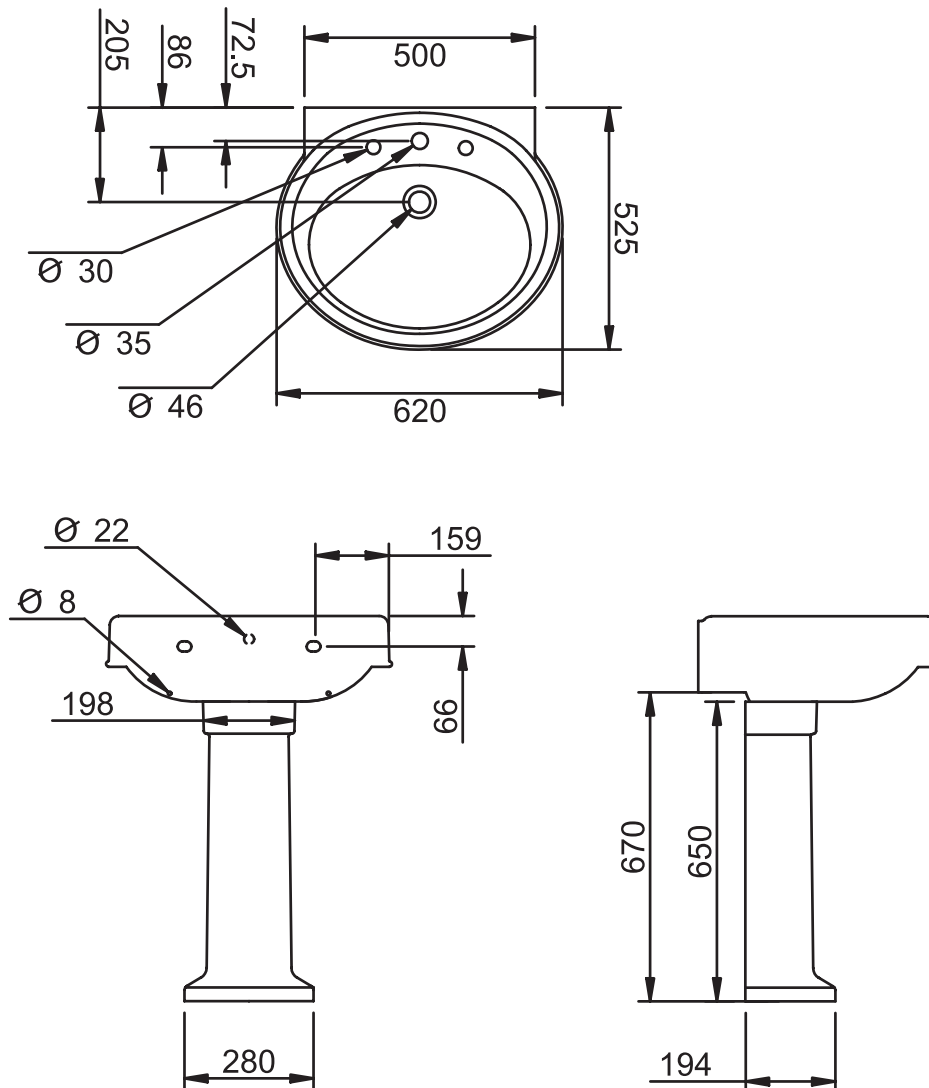

Highgrove 620mm basin (0, 1 or 3 Tap Hole)

Silverdale Bathrooms

Silverdale Road, Newcastle Under Lyme, Staffordshire, ST5 6EL.

Telephone: 01782 717175 Facsimile: 01782 717166

Email: sales@silverdalebathrooms.co.uk