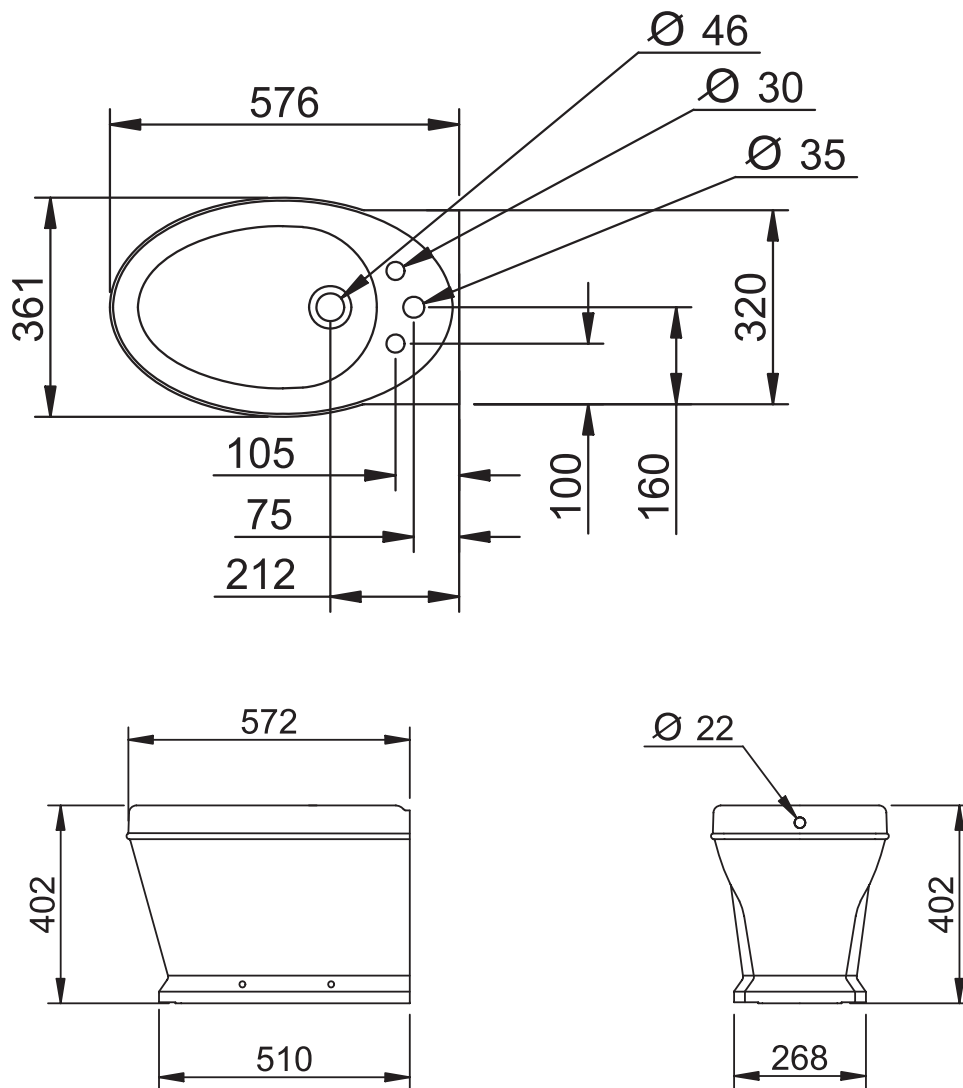

Highgrove Back to Wall Bidet

Silverdale Bathrooms

Silverdale Road, Newcastle Under Lyme, Staffordshire, ST5 6EL.

Telephone: 01782 717175 Facsimile: 01782 717166

Email: sales@silverdalebathrooms.co.uk

www.silverdalebathrooms.co.uk