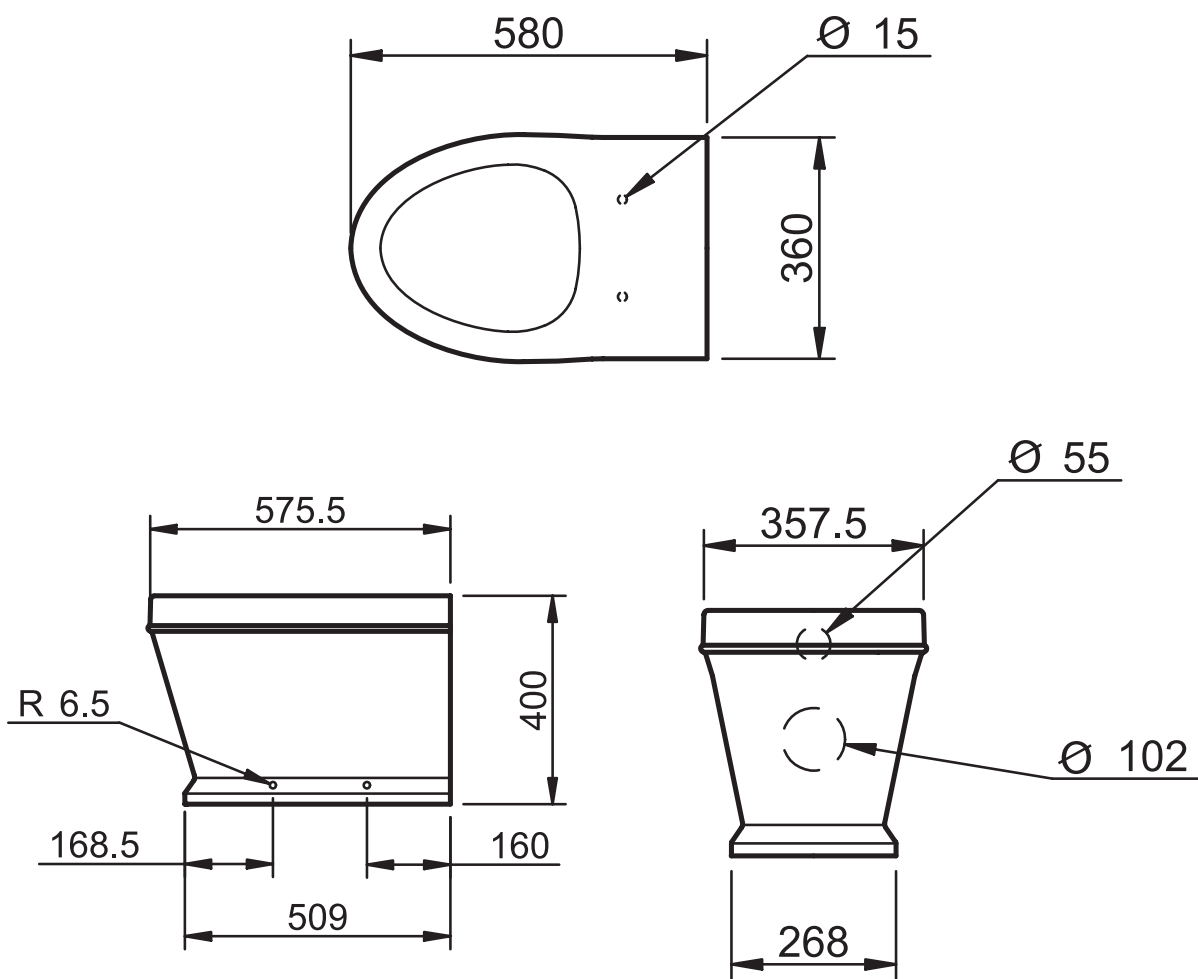

Highgrove Back to Wall WC Pan

Silverdale Bathrooms

Silverdale Road, Newcastle Under Lyme, Staffordshire, ST5 6EL.

Telephone: 01782 717175 Facsimile: 01782 717166

Email: sales@silverdalebathrooms.co.uk

www.silverdalebathrooms.co.uk