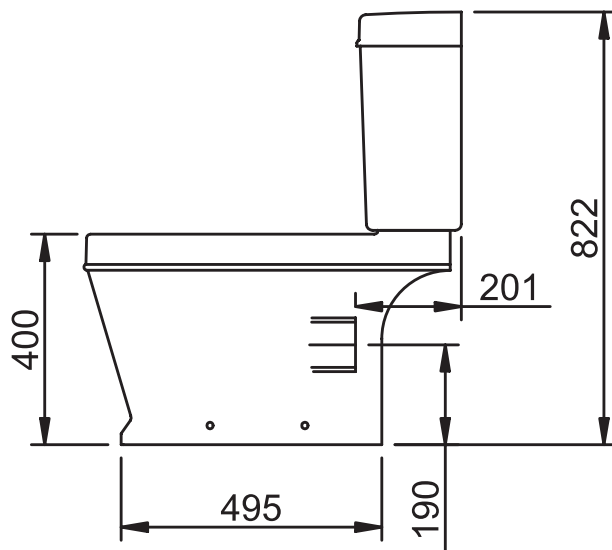

Highgrove Close Coupled Pan & Cistern

Silverdale Bathrooms

Silverdale Road, Newcastle Under Lyme, Staffordshire, ST5 6EL.

Telephone: 01782 717175 Facsimile: 01782 717166

Email: sales@silverdalebathrooms.co.uk