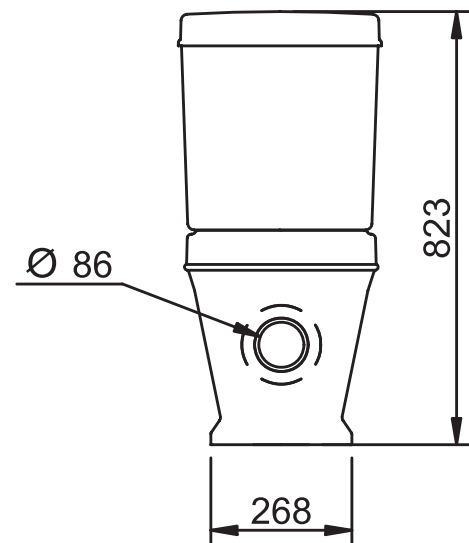

Highgrove Close Coupled Pan & Cistern

Silverdale Bathrooms

Silverdale Road, Newcastle Under Lyme, Staffordshire, ST5 6EL.

Telephone: 01782 717175 Facsimile: 01782 717166

Email: sales@silverdalebathrooms.co.uk