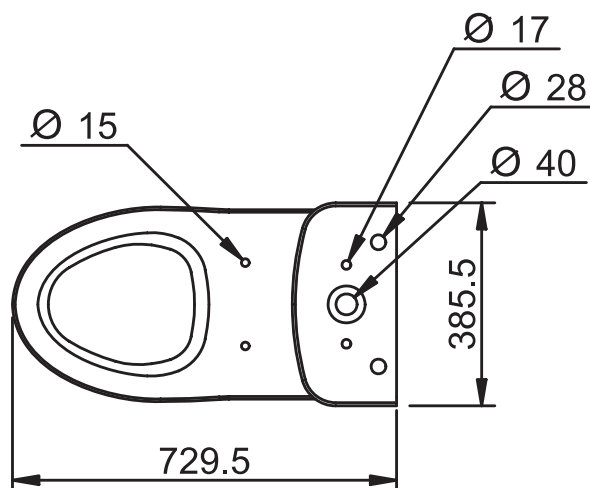

Highgrove Close Coupled Pan & Cistern

Silverdale Bathrooms

Silverdale Road, Newcastle Under Lyme, Staffordshire, ST5 6EL.

Telephone: 01782 717175 Facsimile: 01782 717166

Email: sales@silverdalebathrooms.co.uk