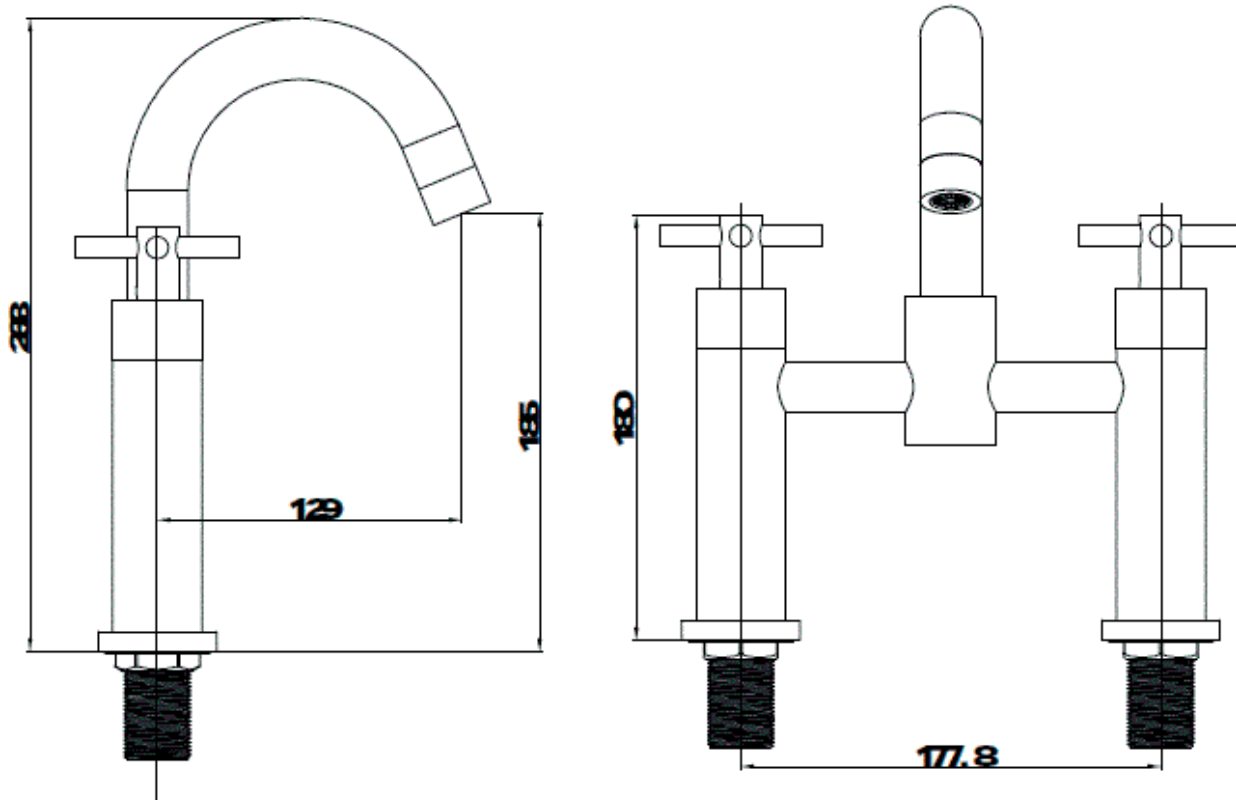

# HIGHGROVE COLLECTION

SILVERDALE  
GREAT BRITAIN

Highgrove Shower mixer

Silverdale Ltd  
Silverdale Road,  
Newcastle Under Lyme,  
Staffordshire,  
ST5 6EH.  
Telephone: 01782 717 175 Facsimile: 01782 717 166  
Email: [sales@silverdalebathrooms.co.uk](mailto:sales@silverdalebathrooms.co.uk)  
[www.silverdalebathrooms.co.uk](http://www.silverdalebathrooms.co.uk)