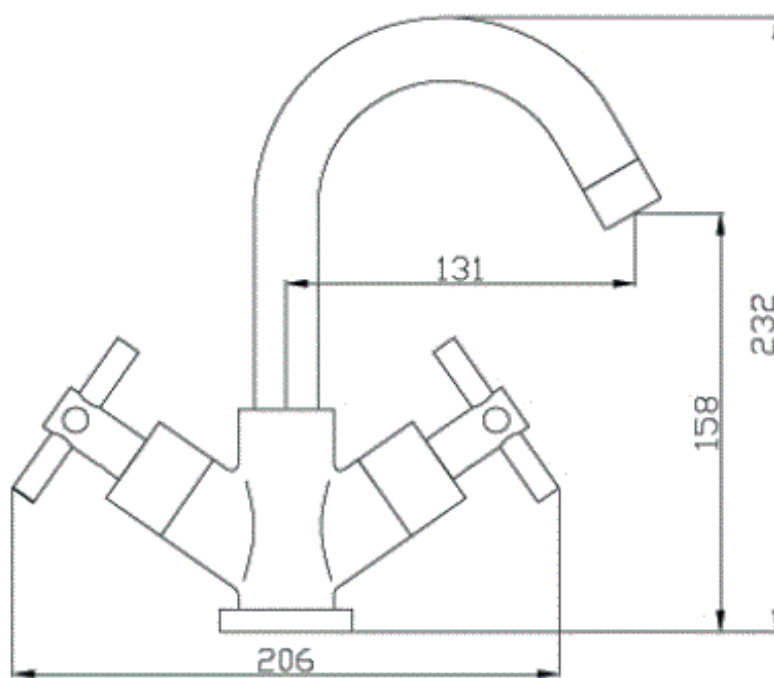

HIGHGROVE COLLECTION

SILVERDALE
GREAT BRITAIN

Highgrove basin mixer

Silverdale Ltd
Silverdale Road,
Newcastle Under Lyme,
Staffordshire,
ST5 6EH.

Telephone: 01782 717 175 Facsimile: 01782 717 166

Email: sales@silverdalebathrooms.co.uk