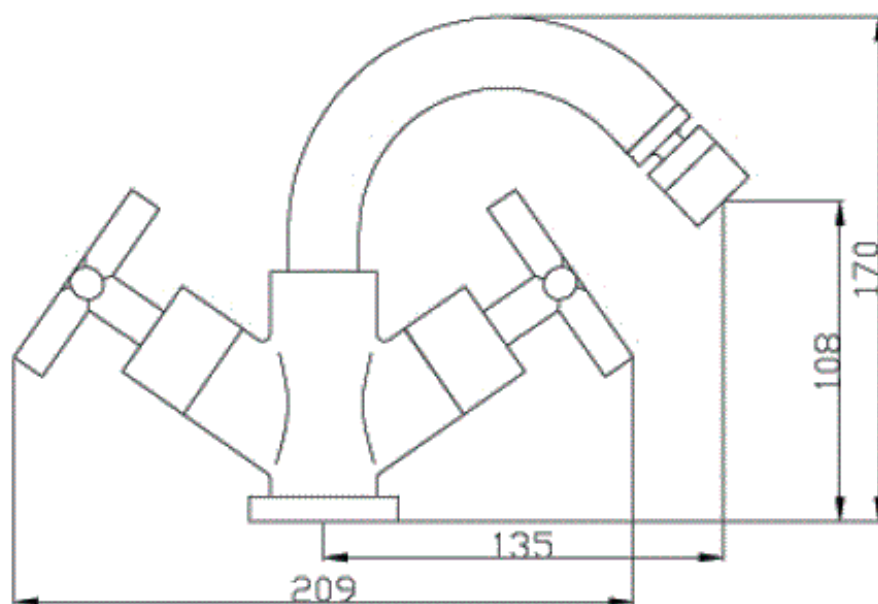

# HIGHGROVE COLLECTION

SILVERDALE  
GREAT BRITAIN

Highgrove bidet mixer

Silverdale Ltd  
Silverdale Road,  
Newcastle Under Lyme,  
Staffordshire,  
ST5 6EH.

Telephone: 01782 717 175 Facsimile: 01782 717 166