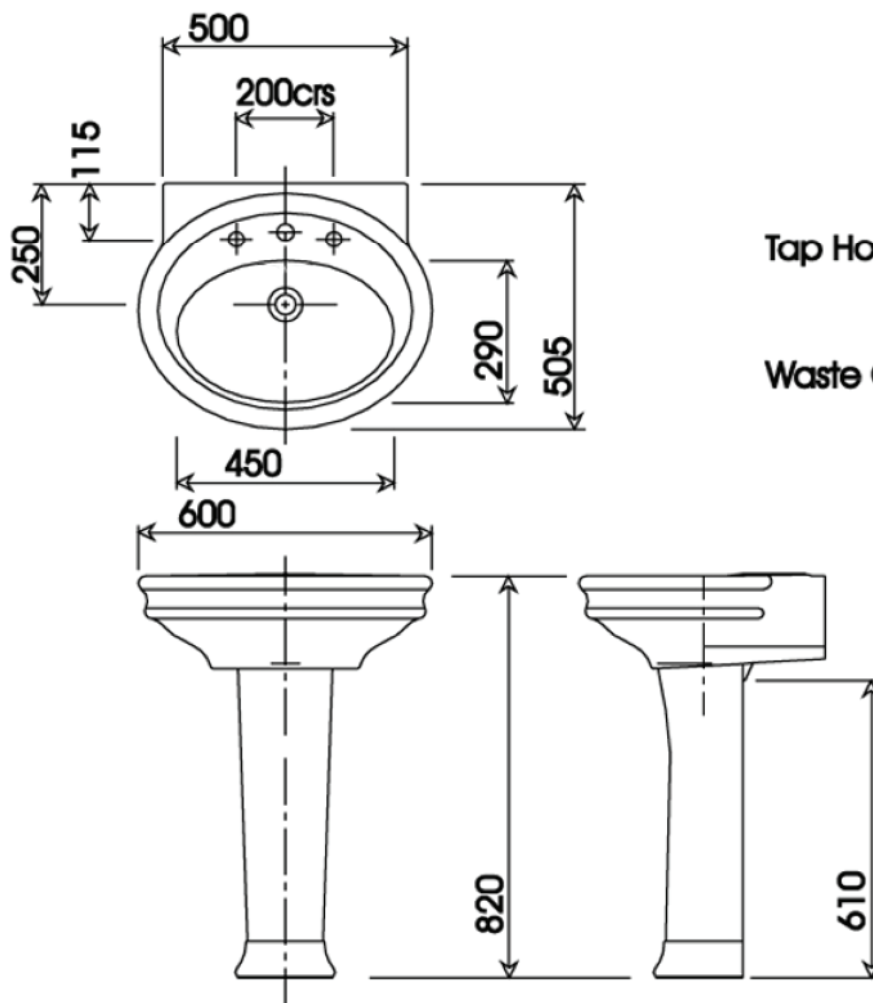

Hillingdon 600mm Basin with Full Pedestal (1 or 3 Tap Holes)

Silverdale Bathrooms

Silverdale Road, Newcastle Under Lyme, Staffordshire, ST5 6EL.
Telephone: 01782 717175 Facsimile: 01782 717166
Email: sales@silverdalebathrooms.co.uk
www.silverdalebathrooms.co.uk