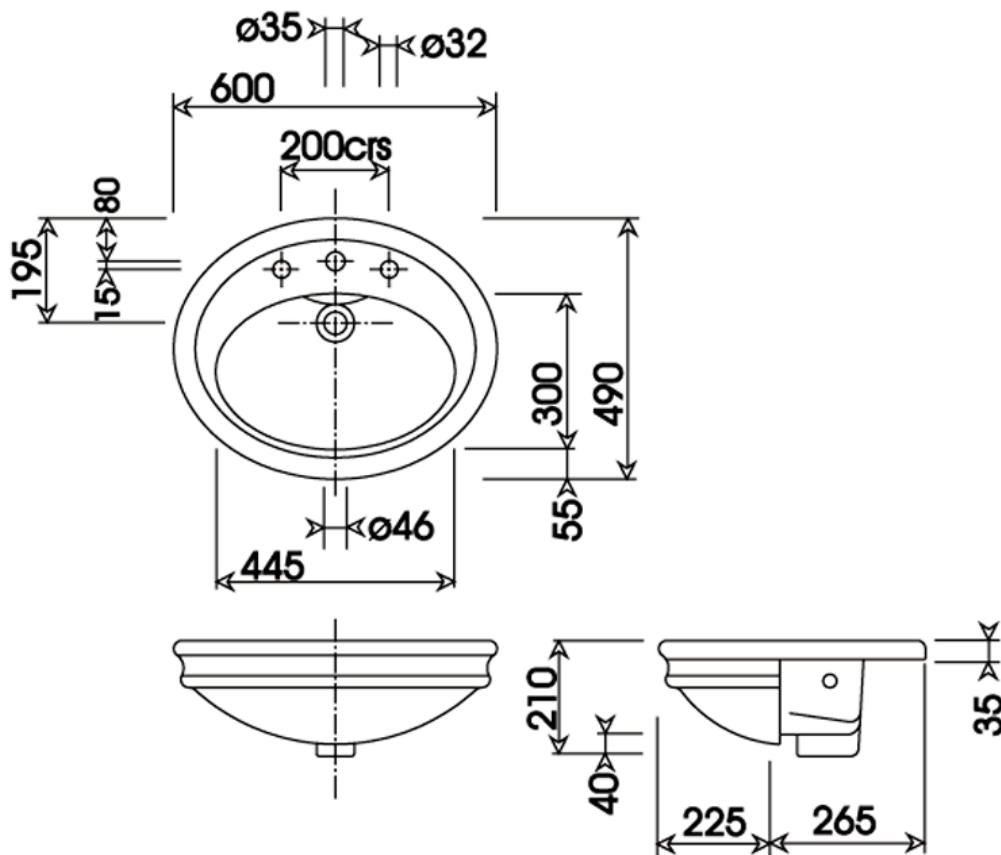

## Hillingdon 600mm Semi Countertop Basin (1 or 3 Tap Holes)