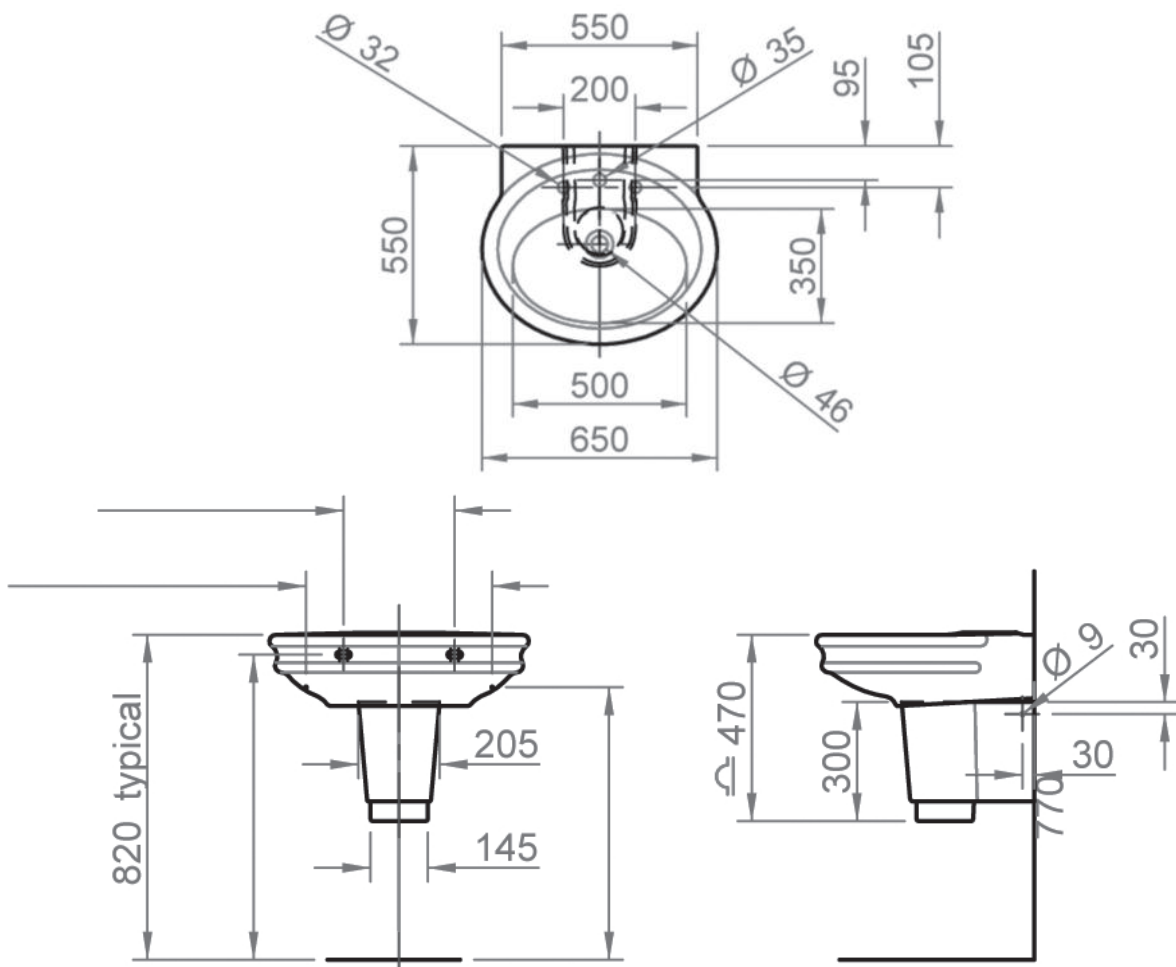

Hillingdon 650mm Basin with Semi Pedestal (1 or 3 Tap Holes)

Silverdale Bathrooms

Silverdale Road, Newcastle Under Lyme, Staffordshire, ST5 6EL.

Telephone: 01782 717175 Facsimile: 01782 717166

Email: sales@silverdalebathrooms.co.uk