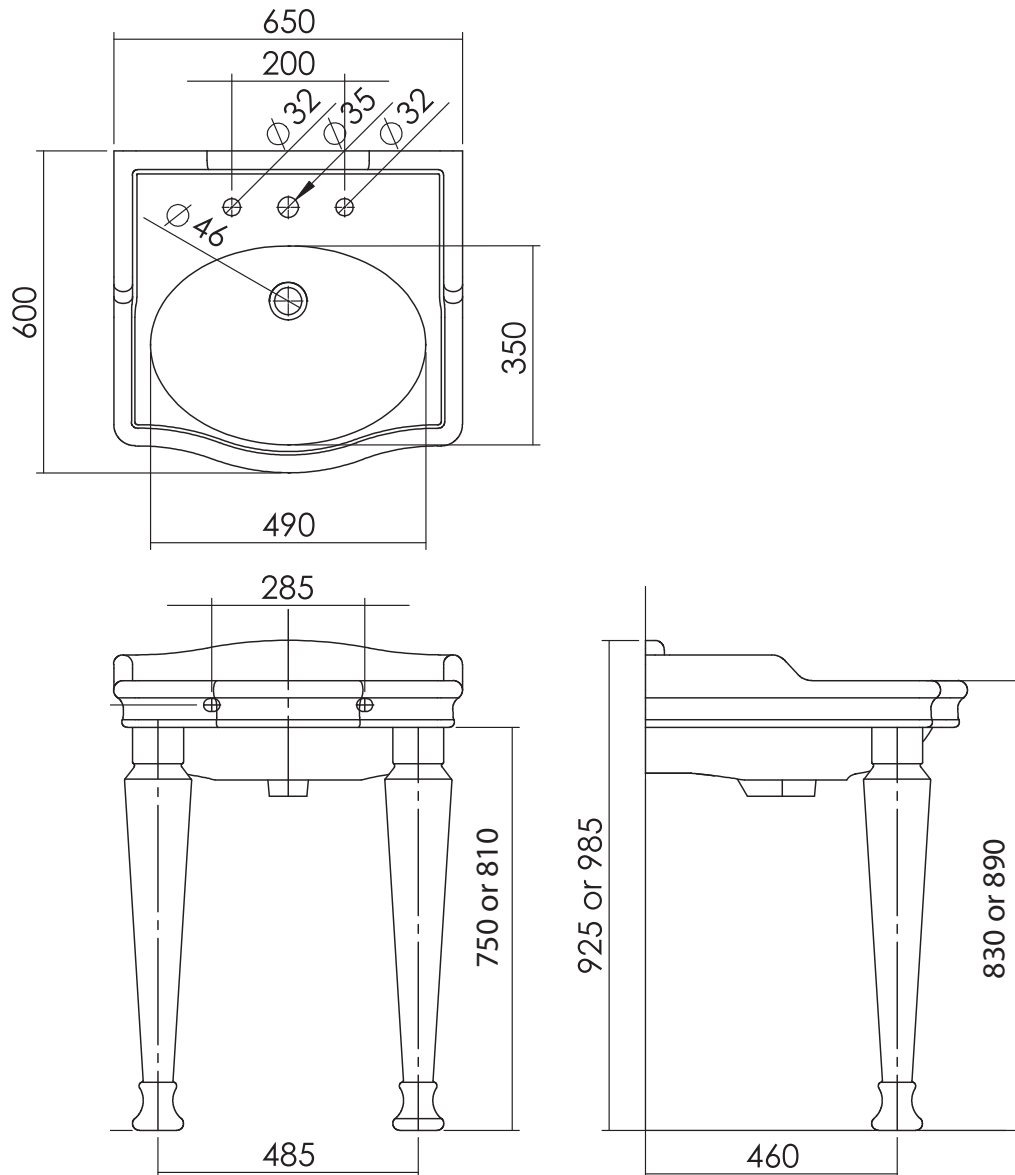

## Hillingdon 650mm Console Basin with Ceramic Leg Set (3 Tap Holes)