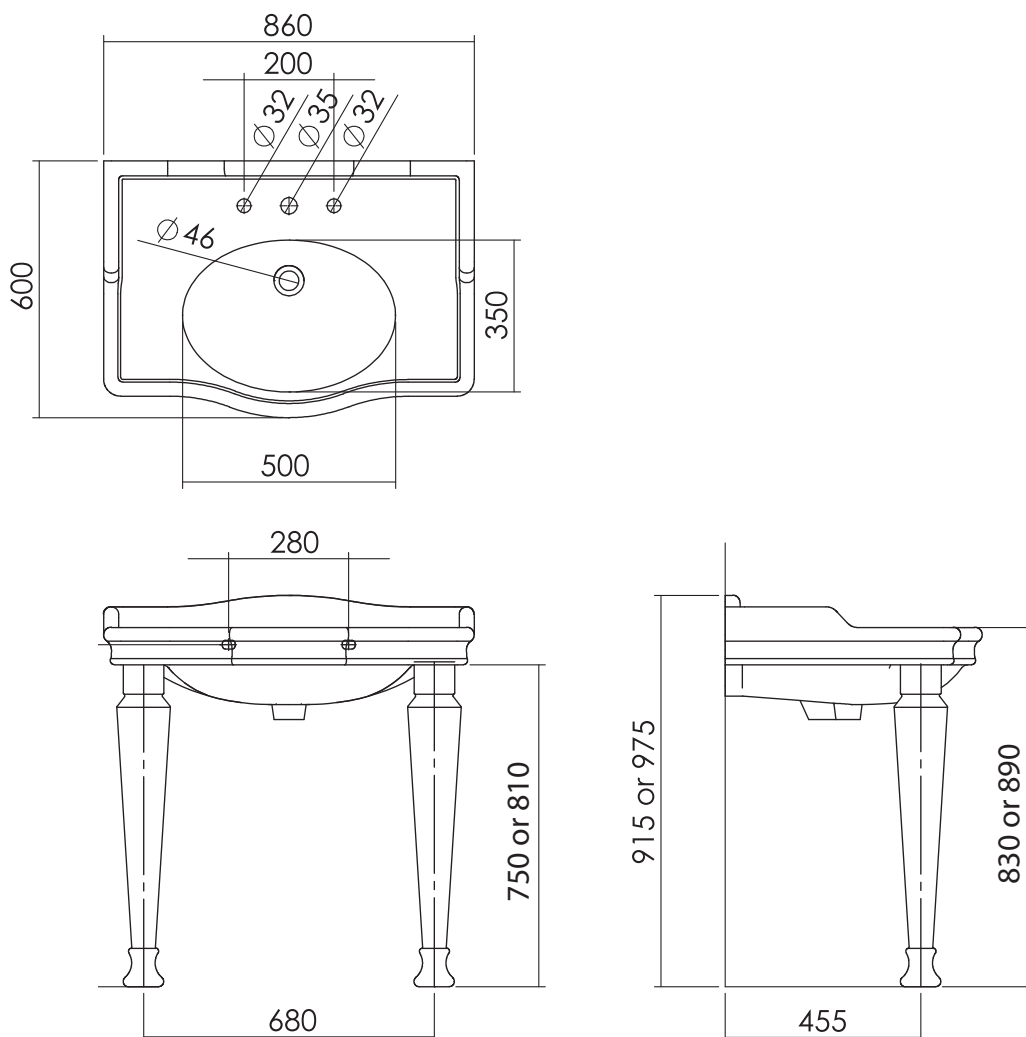

## Hillingdon 860mm Console Basin with Ceramic Leg Set (3 Tap Holes)