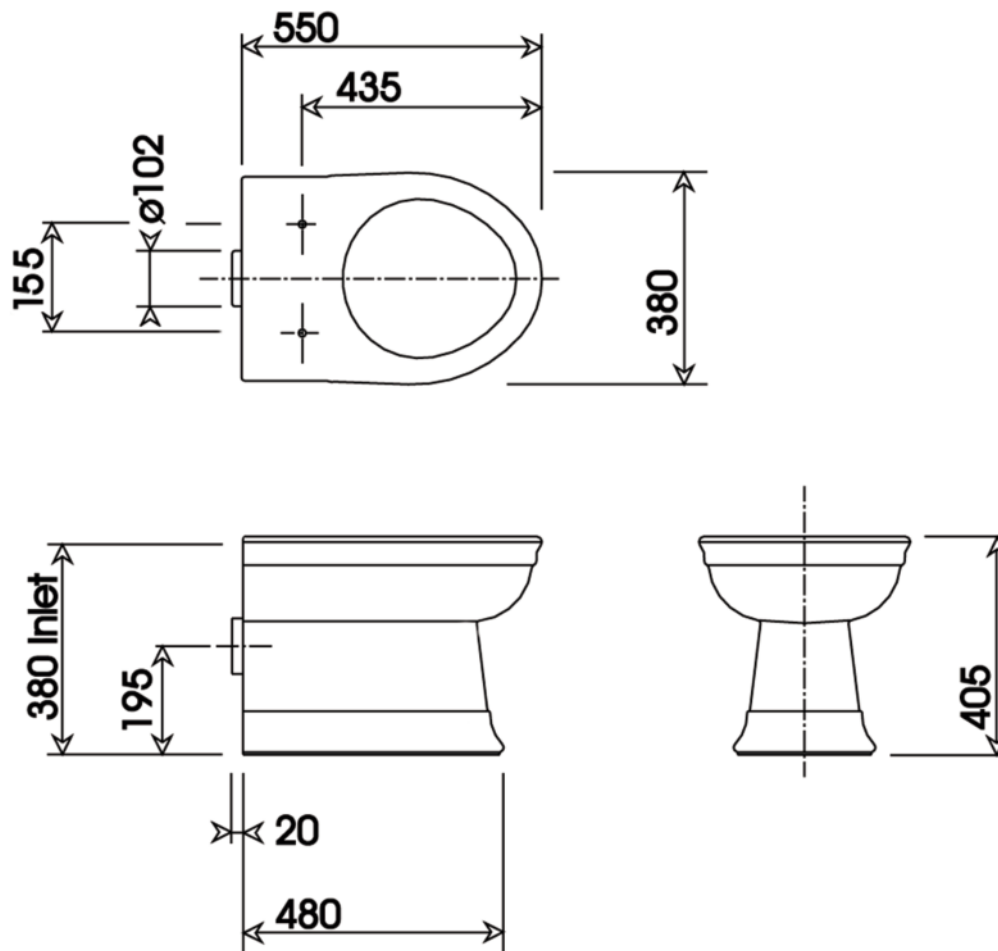

Hillingdon Back to Wall WC Pan

Note!Min. floor to bottom of cistern =480mm

Silverdale Bathrooms

Silverdale Road, Newcastle Under Lyme, Staffordshire, ST5 6EL.
Telephone: 01782 717175 Facsimile: 01782 717166
Email: sales@silverdalebathrooms.co.uk
www.silverdalebathrooms.co.uk