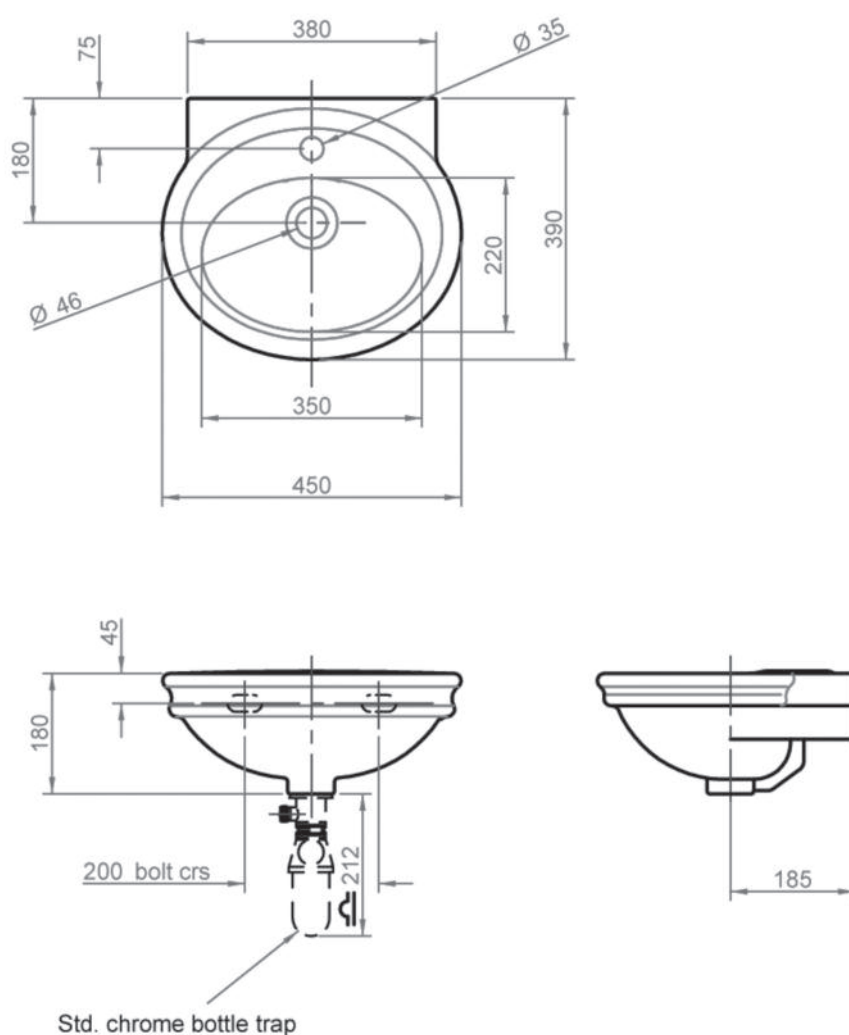

Hillingdon Cloakroom Basin with Bottletrap (1 Tap Hole)

Note: This basin does not have screwholes

Silverdale Bathrooms

Silverdale Road, Newcastle Under Lyme, Staffordshire, ST5 6EL.

Telephone: 01782 717175 Facsimile: 01782 717166