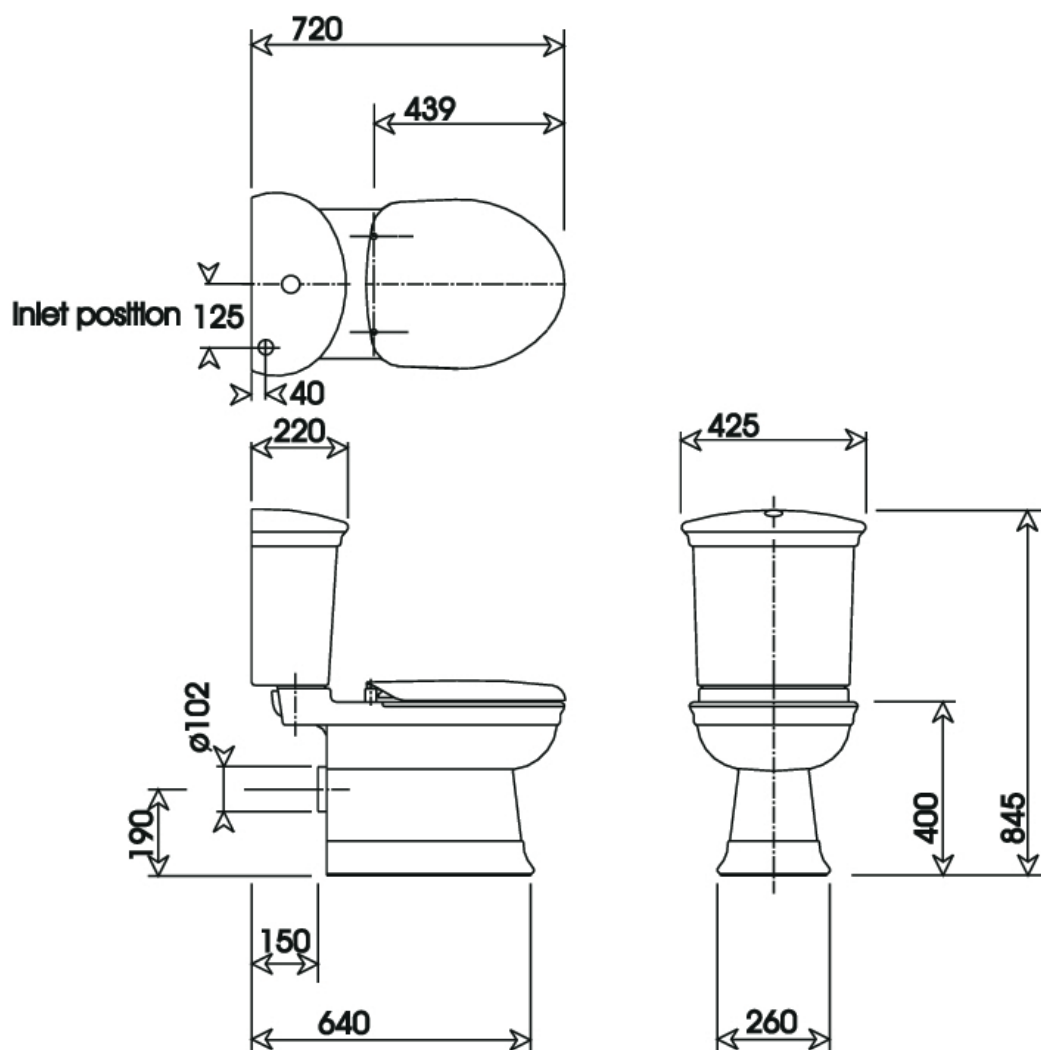

Hillingdon Closed Coupled Pan & Cistern

Silverdale Bathrooms

Silverdale Road, Newcastle Under Lyme, Staffordshire, ST5 6EL.
Telephone: 01782 717175 Facsimile: 01782 717166
Email: sales@silverdalebathrooms.co.uk
www.silverdalebathrooms.co.uk