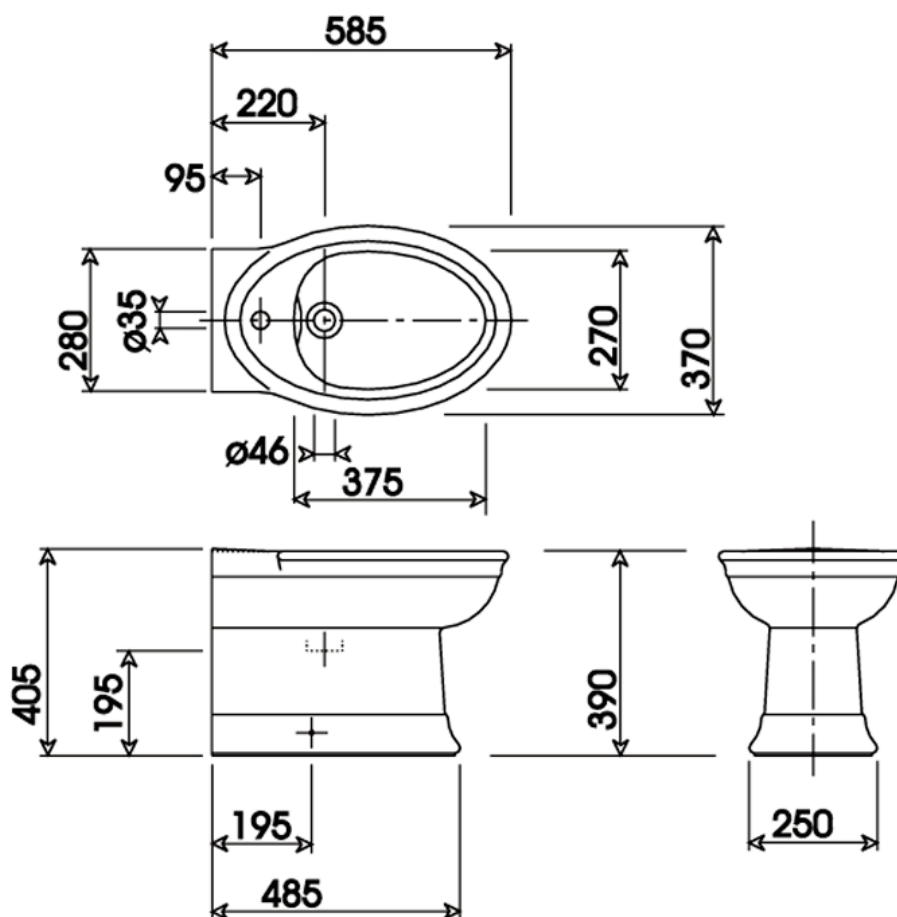

Hillingdon Freestanding/Back to Wall Bidet (1 Tap Hole)

Please note: This bidet is not suitable for installation against blockwork walls due to pipework access restrictions.

Silverdale Bathrooms

Silverdale Road, Newcastle Under Lyme, Staffordshire, ST5 6EL.