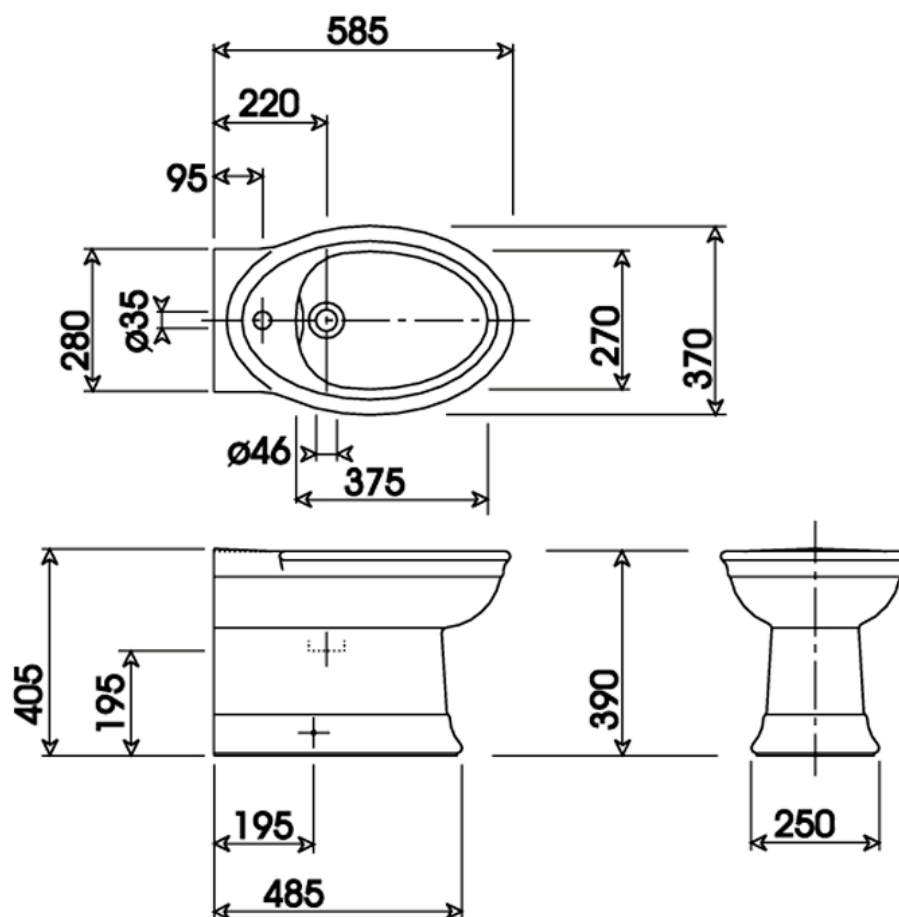

Hillingdon Freestanding/Back to Wall Bidet (1 Tap Hole)

Please note: This bidet is not suitable for installation against blockwork walls due to pipework access restrictions.

Silverdale Bathrooms

Silverdale Road, Newcastle Under Lyme, Staffordshire, ST5 6EL.