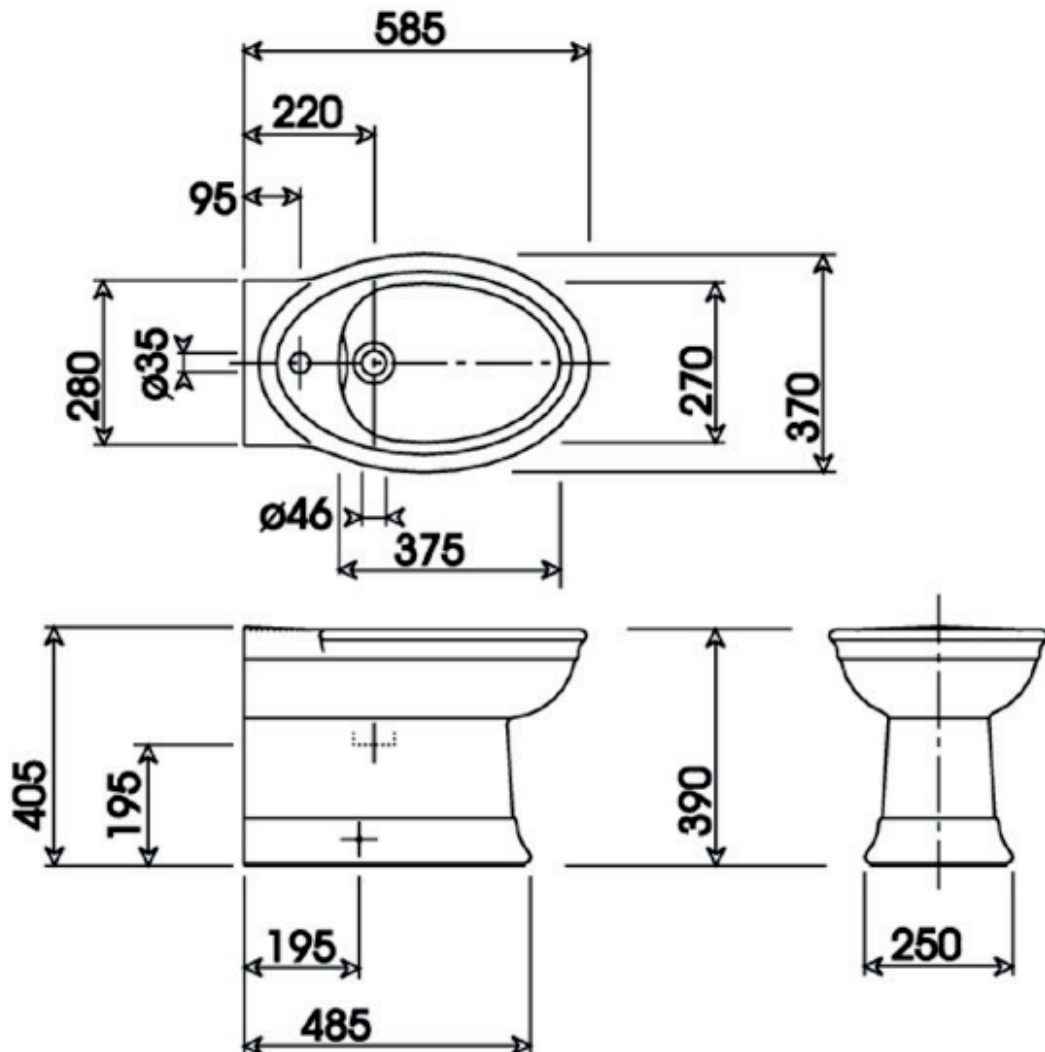

HILLINGDON COLLECTION

SILVERDALE
GREAT BRITAIN

Hillingdon Freestanding Bidet (1 Tap hole)

Silverdale Ltd
Silverdale Road,
Newcastle Under Lyme,
Staffordshire,
ST5 6EH.

Telephone: 01782 717 175 Facsimile: 01782 717 166