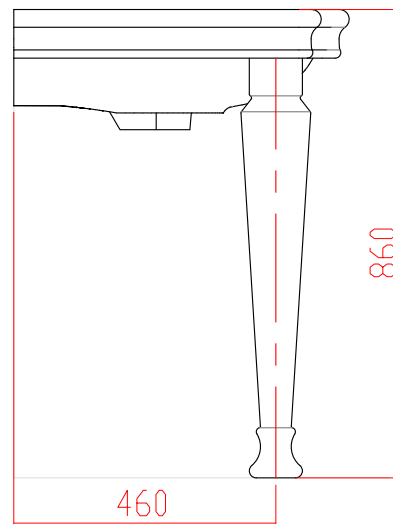

SILVERDALE
GREAT BRITAIN

Silverdale Bathrooms LTD.,
Silverdale Road,
Newcastle-Under-Lyme,
STAFFORDSHIRE,
ST5 6EL
Tel: 01782 71 71 75

e-mail: sales@silverdalebathrooms.co.uk

TITLE:

LOXLEY 65cm CONSOLE BASIN
& LEG SET

DWG NO.

LOX65LS/22-11-17

A4

DRAWN BY:

CDT/SHC

DATE:

22-11-2017