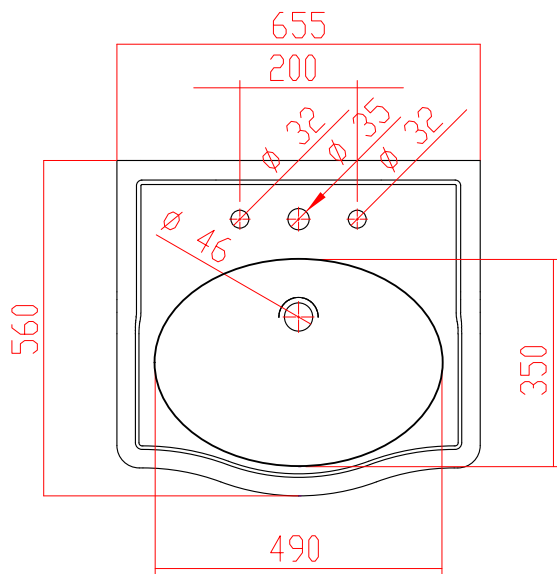

SILVERDALE
GREAT BRITAIN

Silverdale Bathrooms LTD.,
Silverdale Road,
Newcastle-Under-Lyme,
STAFFORDSHIRE,
ST5 6EL
Tel: 01782 71 71 75

e-mail: sales@silverdalebathrooms.co.uk

TITLE:

LOXLEY 65cm CONSOLE BASIN
& LEG SET

DWG NO.

LOX65LS/22-11-17

A4

DRAWN BY:

CDT/SHC

DATE:

22-11-2017