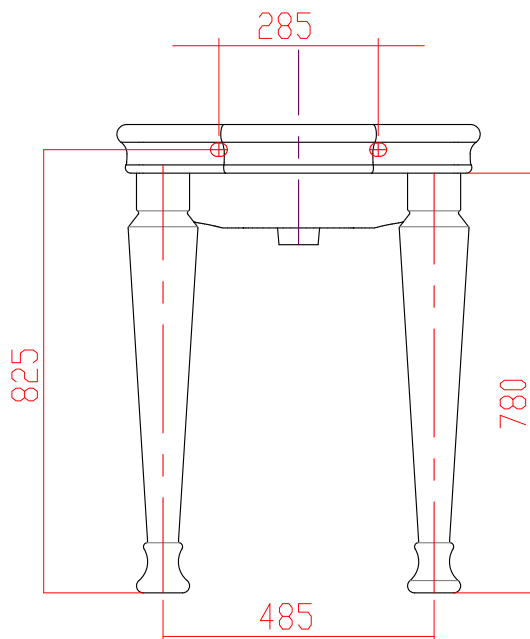

SILVERDALE
GREAT BRITAIN

Silverdale Bathrooms LTD.,
Silverdale Road,
Newcastle-Under-Lyme,
STAFFORDSHIRE,
ST5 6EL
Tel: 01782 71 71 75

e-mail: sales@silverdalebathrooms.co.uk

TITLE:

LOXLEY 65cm CONSOLE BASIN
& LEG SET

DWG NO.

LOX65LS/22-11-17

A4

DRAWN BY:

CDT/SHC

DATE:

22-11-2017