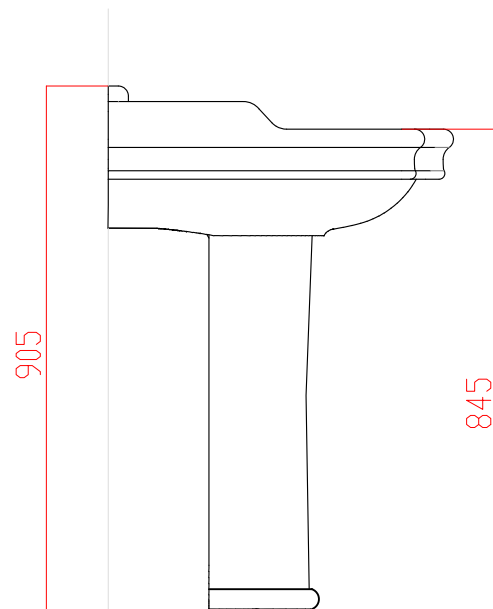

SILVERDALE
 GREAT BRITAIN

Silverdale Bathrooms LTD.,
 Silverdale Road,
 Newcastle-Under-Lyme,
 STAFFORDSHIRE,
 ST5 6EL
 Tel: 01782 71 71 75

e-mail: sales@silverdalebathrooms.co.uk

TITLE:

LOXLEY CLASSIC 65cm CONSOLE BASIN
& FULL PEDESTAL

DWG NO.

LOXCLASSCON65FP/22-11-17

A4

DRAWN BY:

CDT/SHC

DATE :

22-11-2017