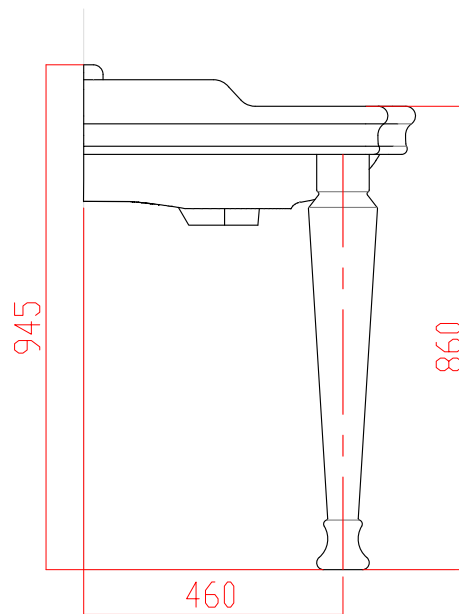

SILVERDALE
 GREAT BRITAIN

Silverdale Bathrooms LTD.,
 Silverdale Road,
 Newcastle-Under-Lyme,
 STAFFORDSHIRE,
 ST5 6EL
 Tel: 01782 71 71 75

e-mail: sales@silverdalebathrooms.co.uk

TITLE:

LOXLEY CLASSIC 65cm CONSOLE BASIN
& LEG SET

DWG NO.

LOXCLASS65LS/22-11-17

A4

DRAWN BY:

CDT/SHC

DATE :

22-11-2017