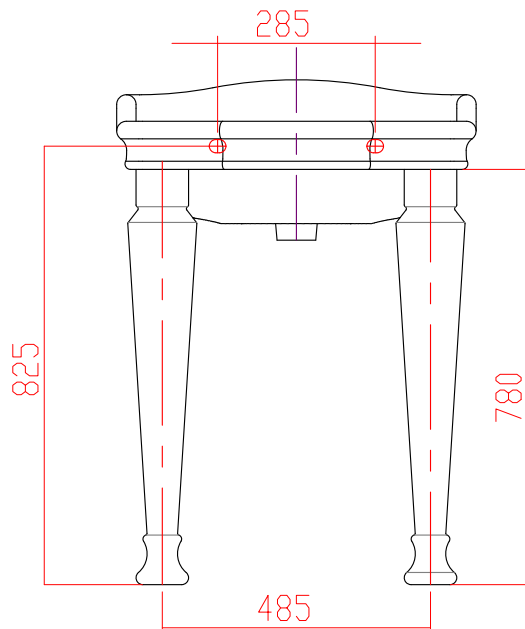

SILVERDALE
 GREAT BRITAIN

Silverdale Bathrooms LTD.,
 Silverdale Road,
 Newcastle-Under-Lyme,
 STAFFORDSHIRE,
 ST5 6EL
 Tel: 01782 71 71 75

e-mail: sales@silverdalebathrooms.co.uk

TITLE:

LOXLEY CLASSIC 65cm CONSOLE BASIN
& LEG SET

DWG NO.

LOXCLASS65LS/22-11-17

A4

DRAWN BY:

CDT/SHC

DATE :

22-11-2017