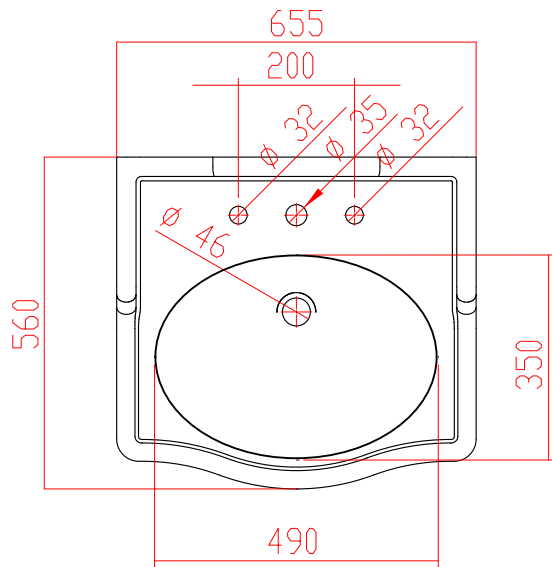

SILVERDALE
GREAT BRITAIN

Silverdale Bathrooms LTD.,
Silverdale Road,
Newcastle-Under-Lyme,
STAFFORDSHIRE,
ST5 6EL
Tel: 01782 71 71 75

e-mail: sales@silverdalebathrooms.co.uk

TITLE:

LOXLEY CLASSIC 65cm CONSOLE BASIN
& LEG SET

DWG NO.

LOXCLASS65LS/22-11-17

A4

DRAWN BY:

CDT/SHC

DATE :

22-11-2017