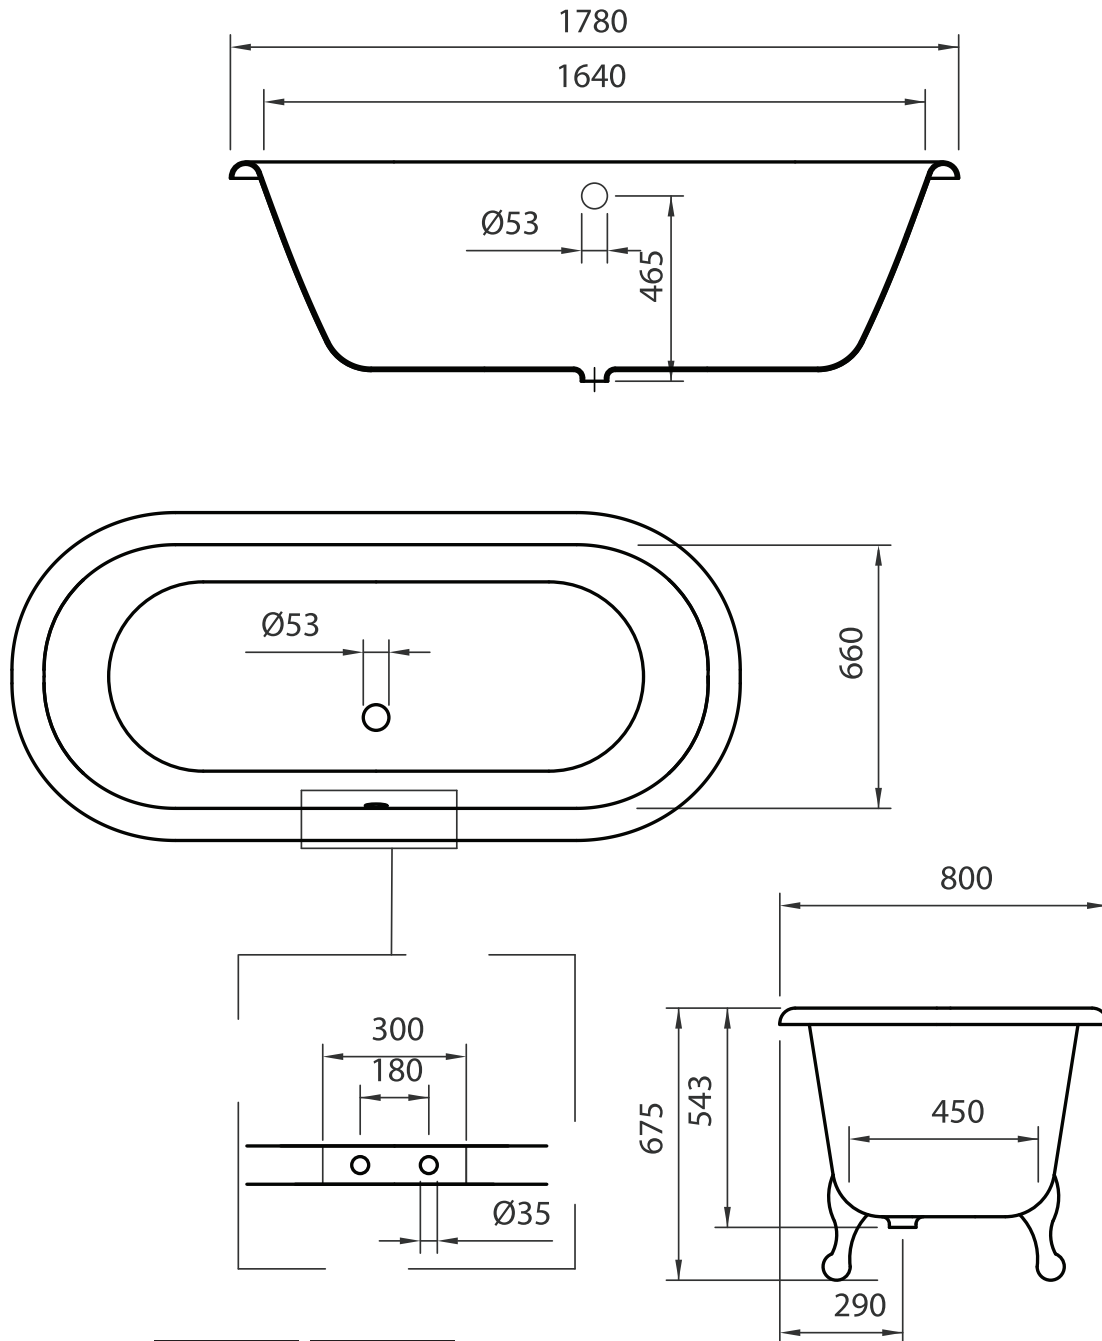

MARK ANTHONY

Bath

SILVERDALE
GREAT BRITAIN

Mark Anthony Bath 1780 x 800mm Height to rim 675mm

Weight
137KG

Litre
240

Silverdale Bathrooms

Silverdale Road, Newcastle Under Lyme, Staffordshire, ST5 6EL.
Telephone: 01782 717175 Facsimile: 01782 717166
Email: sales@silverdalebathrooms.co.uk
www.silverdalebathrooms.co.uk