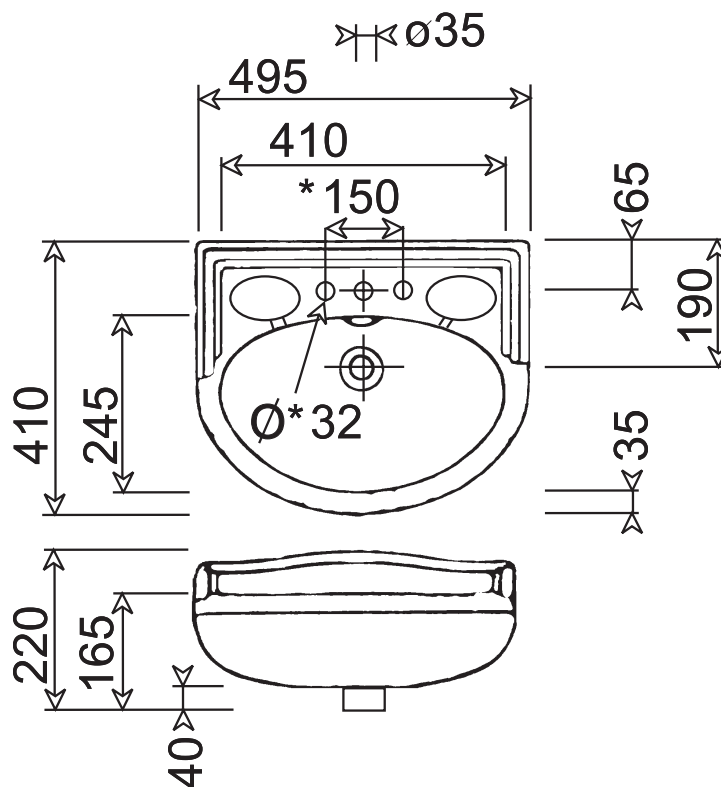

## Nouveau 495mm Cloakroom Basin (1 or 2 Tap Hole)

Basin setting height = 840 to rim from the floor.