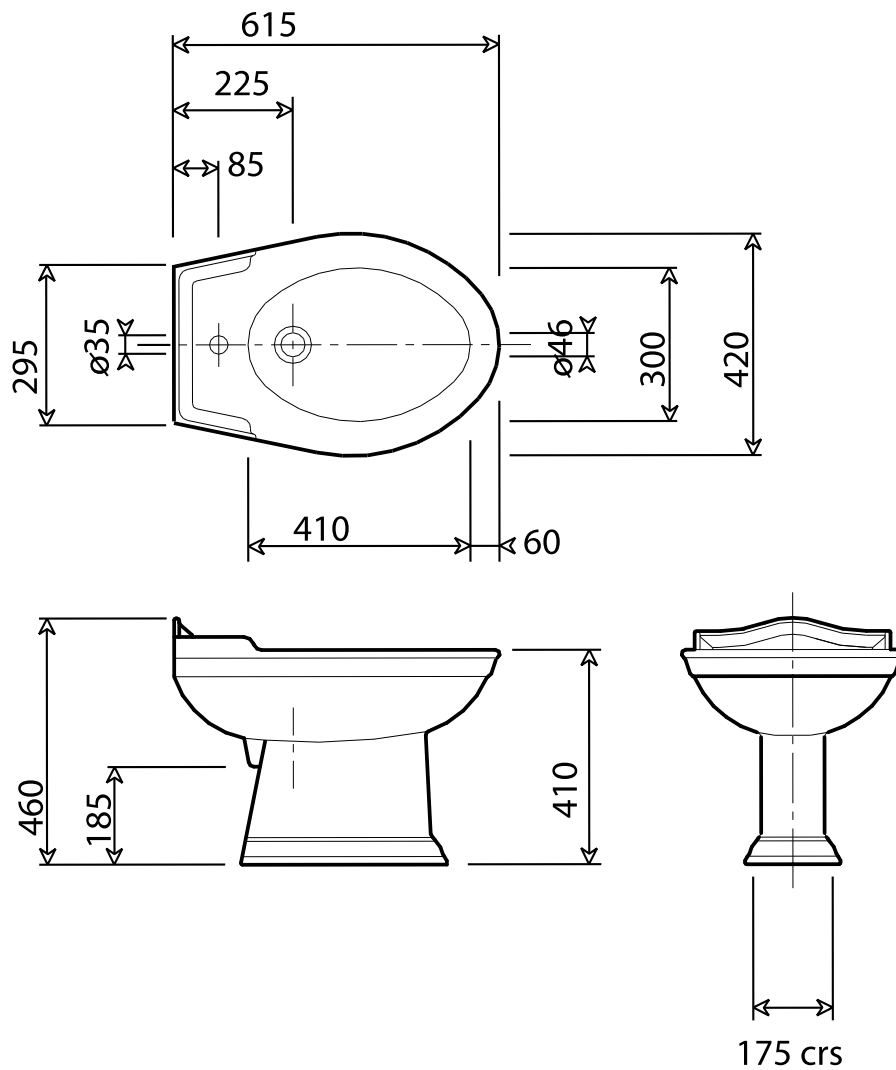

Nouveau Freestanding/Back to Wall Bidet (1 tap hole)

Silverdale Bathrooms

Silverdale Road, Newcastle Under Lyme, Staffordshire, ST5 6EL.

Telephone: 01782 717175 Facsimile: 01782 717166

Email: sales@silverdalebathrooms.co.uk