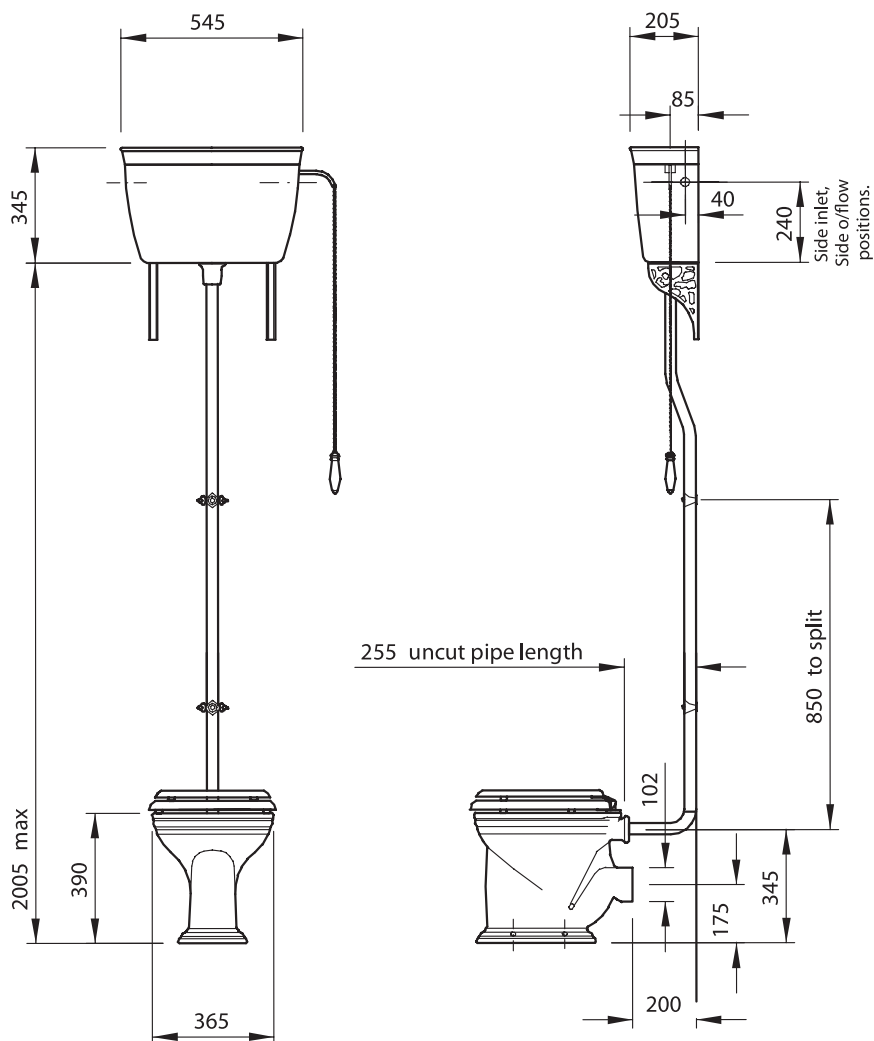

Nouveau High Level Closet & Cistern - Height 2005mm

Silverdale Bathrooms

Silverdale Road, Newcastle Under Lyme, Staffordshire, ST5 6EL.

Telephone: 01782 717175 Facsimile: 01782 717166

Email: sales@silverdalebathrooms.co.uk