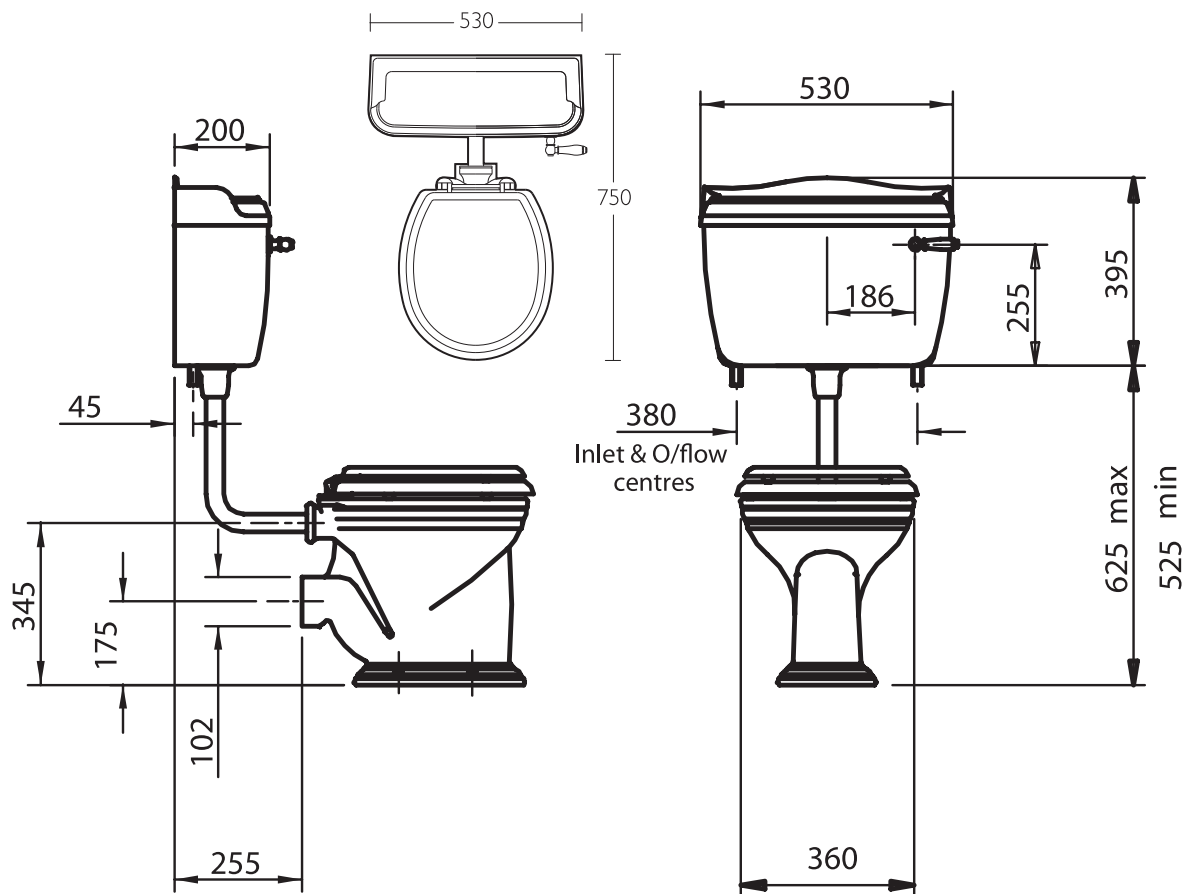

Nouveau Low Level Closet & Cistern

Silverdale Bathrooms

Silverdale Road, Newcastle Under Lyme, Staffordshire, ST5 6EL.

Telephone: 01782 717175 Facsimile: 01782 717166

Email: sales@silverdalebathrooms.co.uk