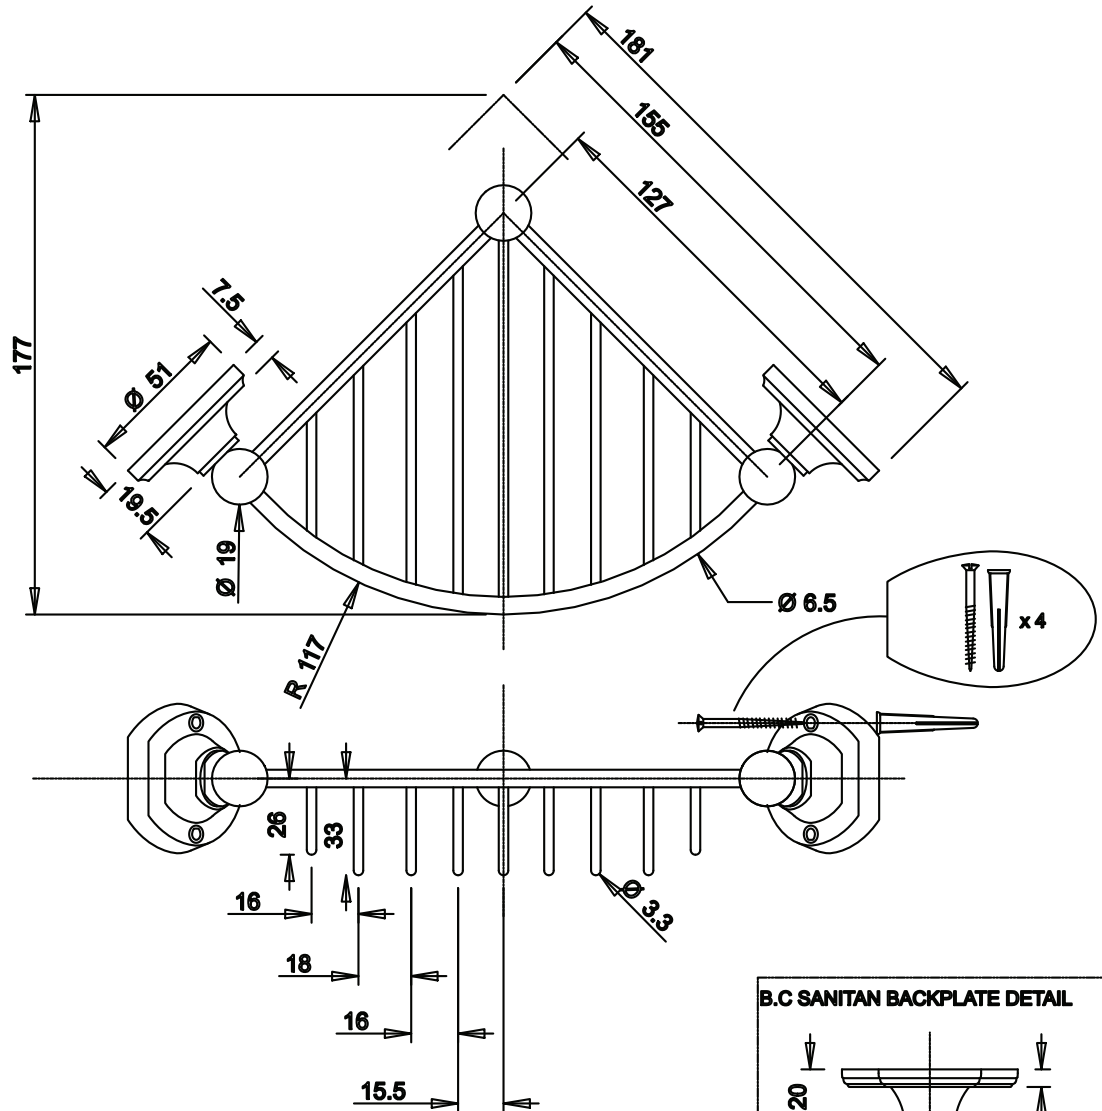

Corner Basket

scale: 1:2
 issue level 1
 file ref. berk_corner.dft
 12/99