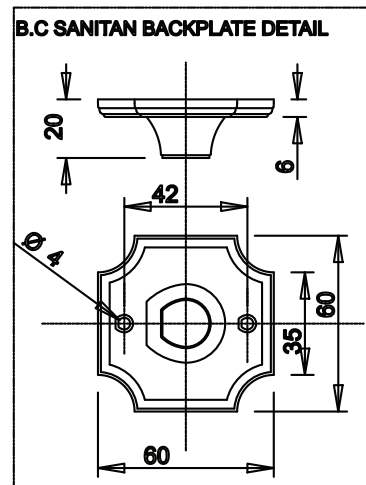

Corner Basket

scale: 1:2
 issue level 1
 file ref. berk_corner.dft
 12/99