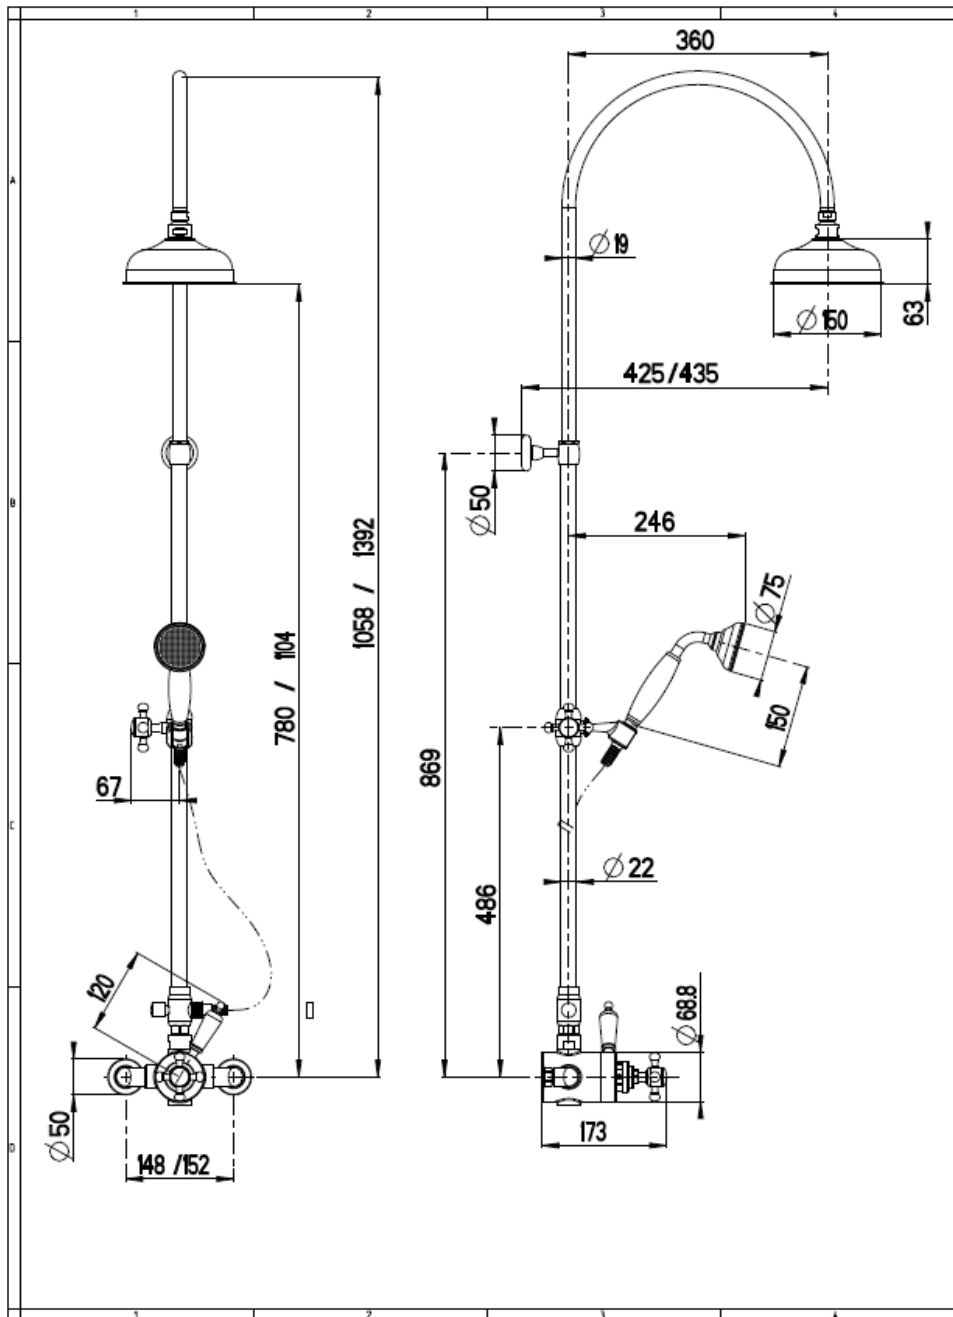

Shower COLLECTION

SILVERDALE
GREAT BRITAIN

Exposed Shower Set

Silverdale Ltd
Silverdale Road,
Newcastle Under Lyme,
Staffordshire,
ST5 6EH.

Telephone: 01782 717 175 Facsimile: 01782 717 166

Email: sales@silverdalebathrooms.co.uk