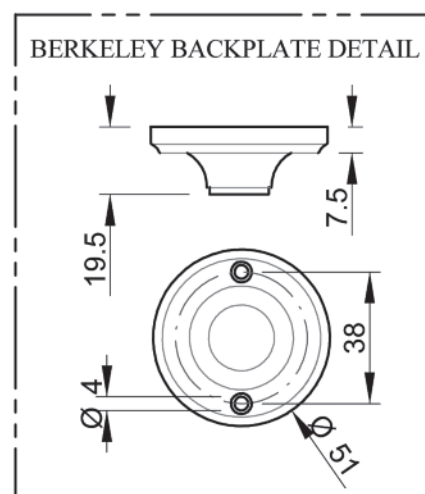

Toilet Roll Holder

file ref. victroll.dft

issue level 1

09/99

Silverdale Bathrooms

Silverdale Road, Newcastle Under Lyme, Staffordshire, ST5 6EL.

Telephone: 01782 717175 Facsimile: 01782 717166

Email: sales@silverdalebathrooms.co.uk