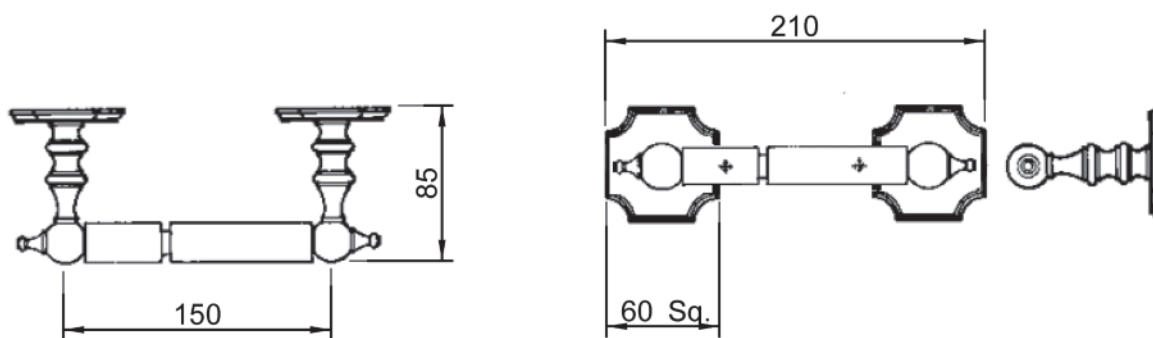

Toilet Roll Holder

file ref. victroll.dft

issue level 1

09/99

Silverdale Bathrooms

Silverdale Road, Newcastle Under Lyme, Staffordshire, ST5 6EL.

Telephone: 01782 717175 Facsimile: 01782 717166

Email: sales@silverdalebathrooms.co.uk