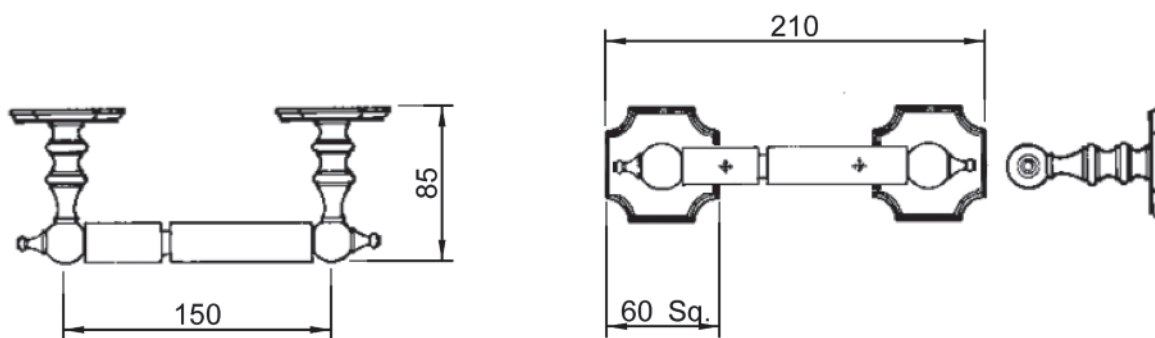

Toilet Roll Holder

file ref. victroll.dft

issue level 1

09/99

Silverdale Bathrooms

Silverdale Road, Newcastle Under Lyme, Staffordshire, ST5 6EL.

Telephone: 01782 717175 Facsimile: 01782 717166

Email: sales@silverdalebathrooms.co.uk