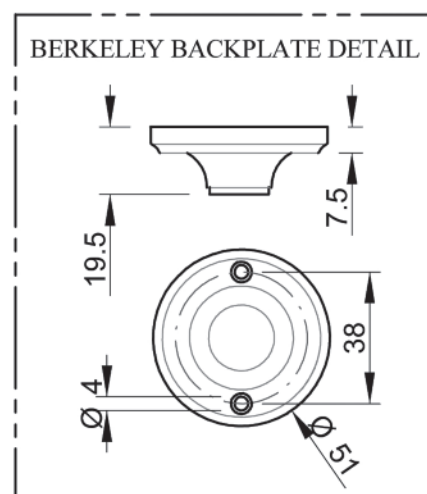

Toilet Roll Holder

file ref. victroll.dft

issue level 1

09/99

Silverdale Bathrooms

Silverdale Road, Newcastle Under Lyme, Staffordshire, ST5 6EL.

Telephone: 01782 717175 Facsimile: 01782 717166

Email: sales@silverdalebathrooms.co.uk