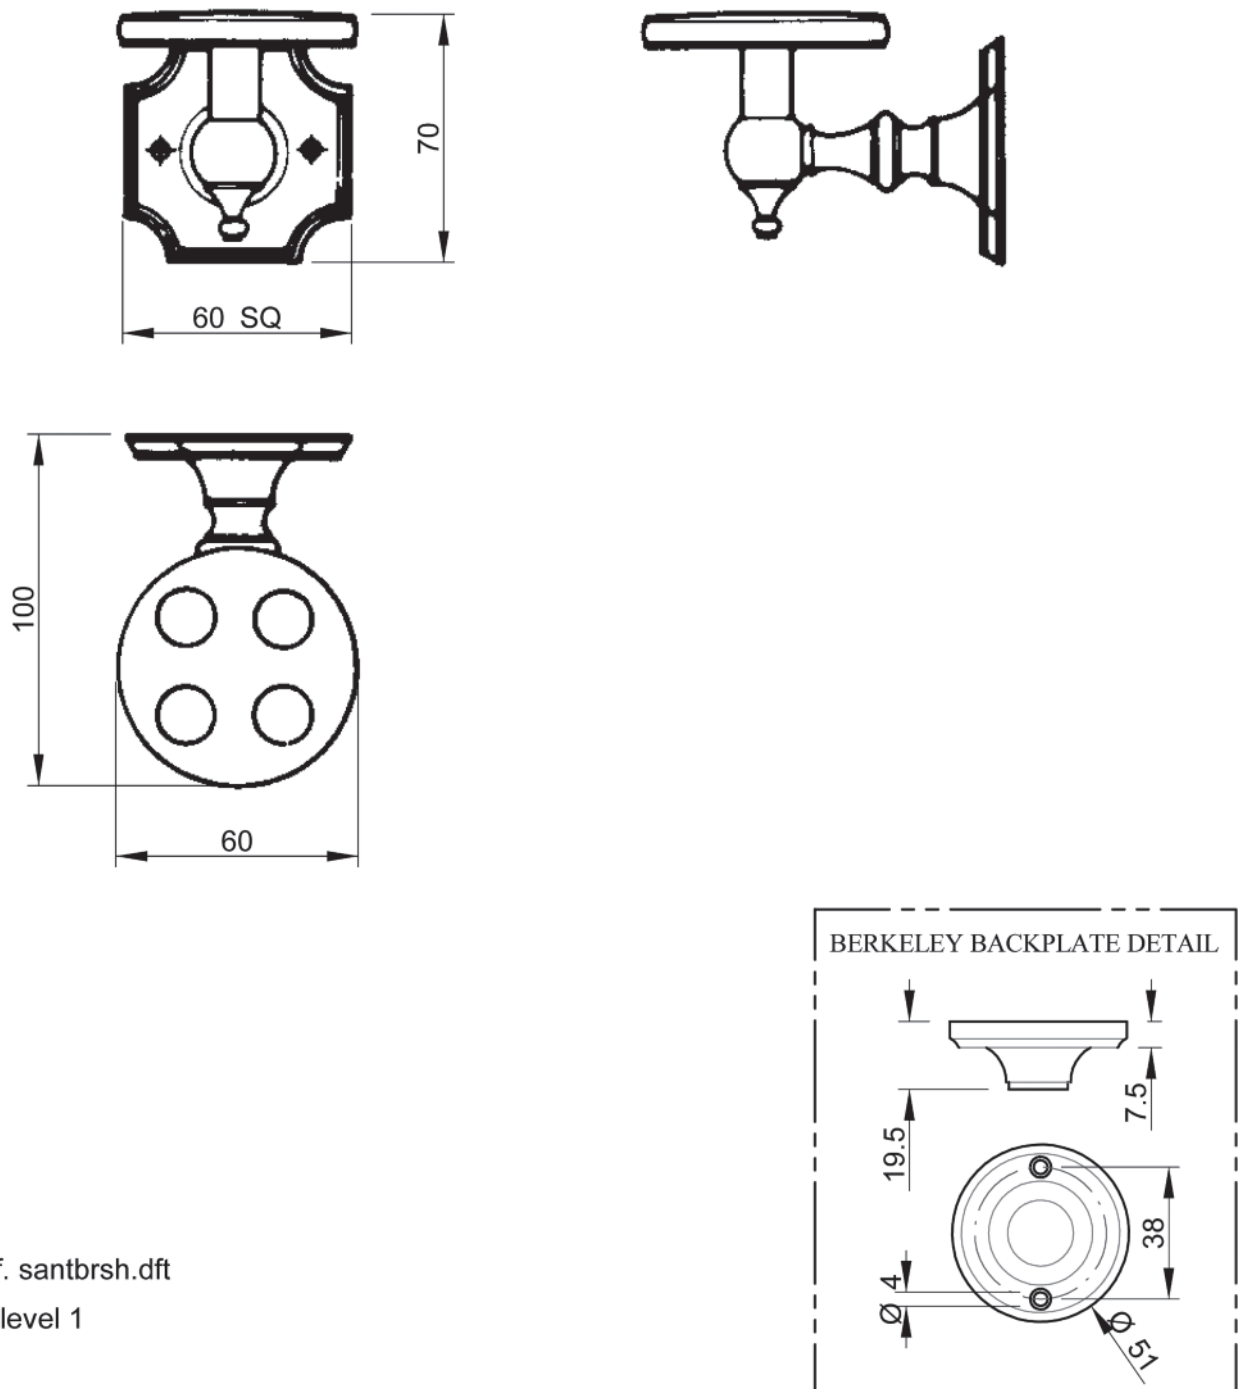

Toothbrush Holder

file ref. santbrsh.dft

issue level 1

08/99