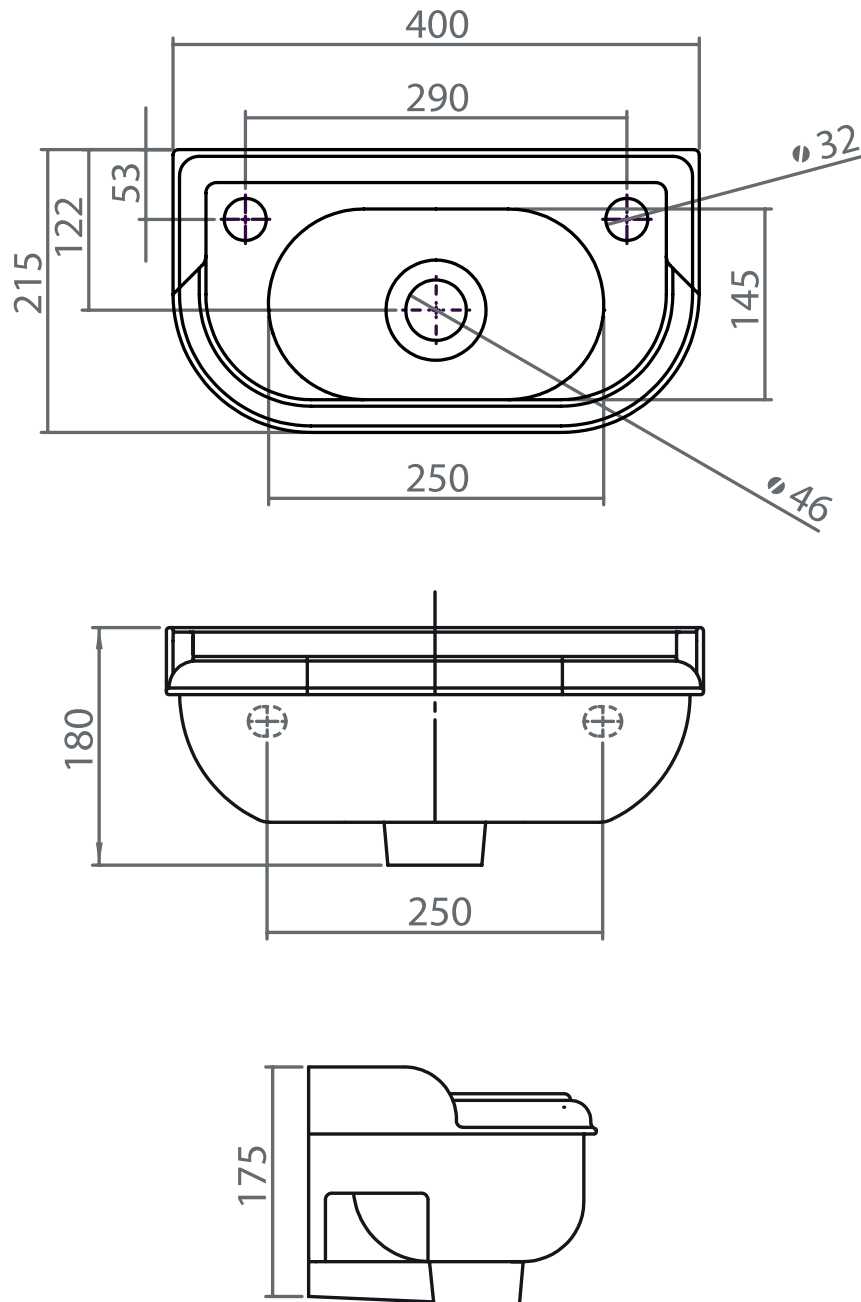

Victorian 400mm Micro basin (2 tap hole)

Silverdale Bathrooms

Silverdale Road, Newcastle Under Lyme, Staffordshire, ST5 6EL.

Telephone: 01782 717175 Facsimile: 01782 717166

Email: sales@silverdalebathrooms.co.uk