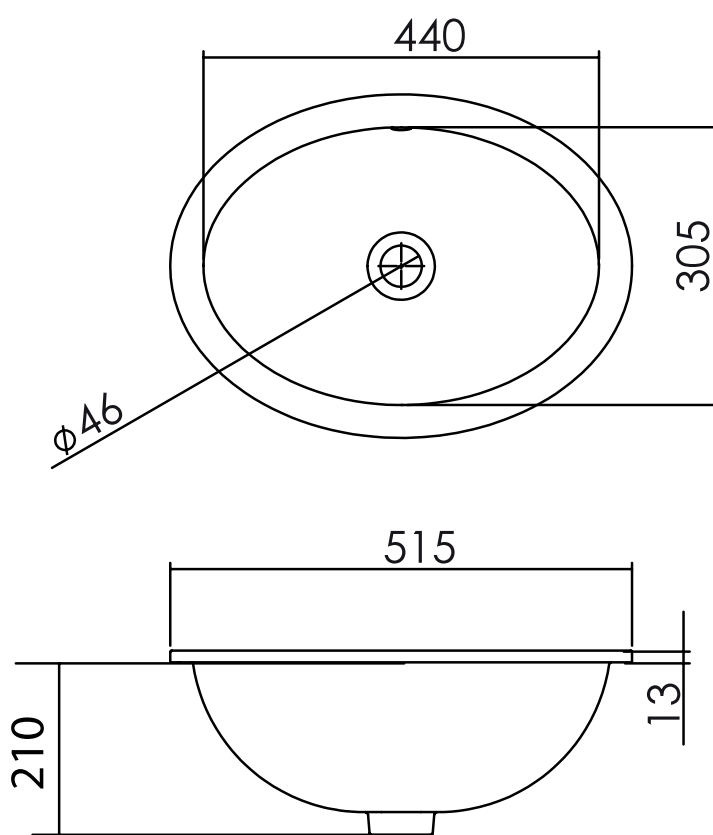

Victorian 440mm basin undermount

Silverdale Bathrooms

Silverdale Road, Newcastle Under Lyme, Staffordshire, ST5 6EL.

Telephone: 01782 717175 Facsimile: 01782 717166

Email: sales@silverdalebathrooms.co.uk

www.silverdalebathrooms.co.uk