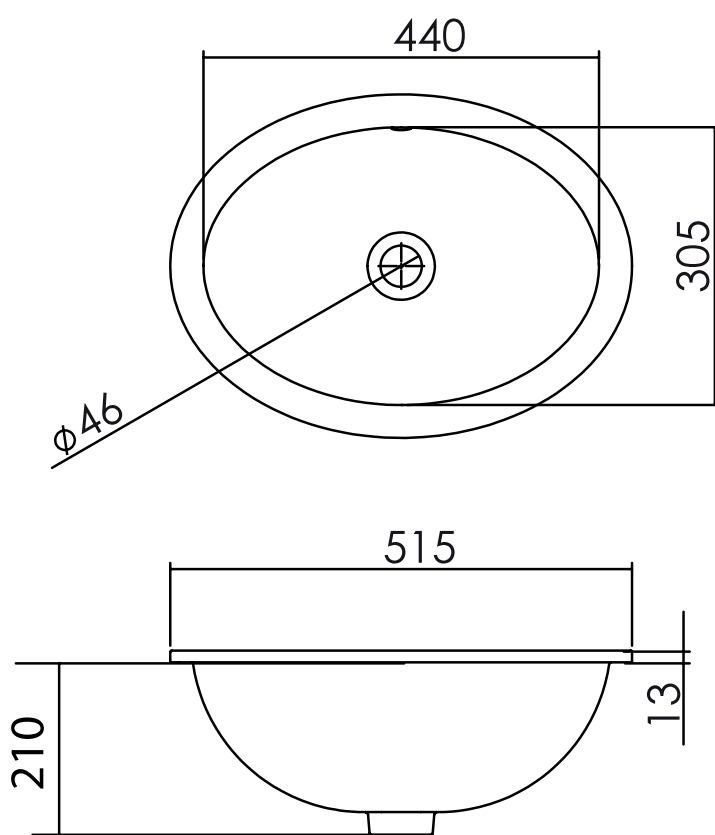

Victorian 440mm basin undermount

Silverdale Bathrooms

Silverdale Road, Newcastle Under Lyme, Staffordshire, ST5 6EL.

Telephone: 01782 717175 Facsimile: 01782 717166

Email: sales@silverdalebathrooms.co.uk

www.silverdalebathrooms.co.uk