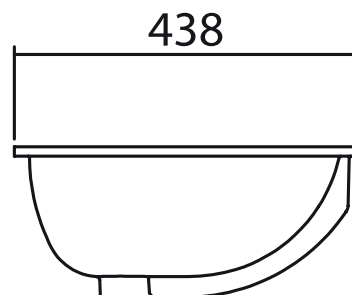

Victorian 480mm basin undermount

Silverdale Bathrooms

Silverdale Road, Newcastle Under Lyme, Staffordshire, ST5 6EL.

Telephone: 01782 717175 Facsimile: 01782 717166

Email: sales@silverdalebathrooms.co.uk

www.silverdalebathrooms.co.uk