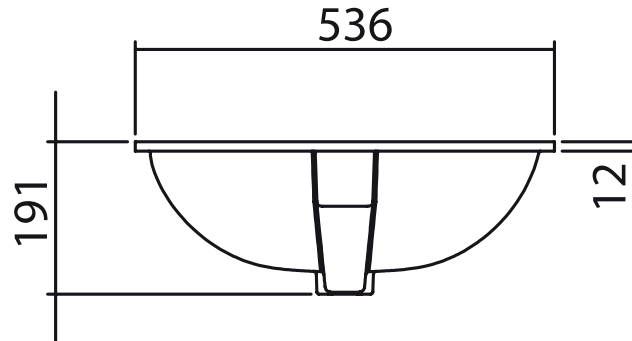

Victorian 480mm basin undermount

Silverdale Bathrooms

Silverdale Road, Newcastle Under Lyme, Staffordshire, ST5 6EL.

Telephone: 01782 717175 Facsimile: 01782 717166

Email: sales@silverdalebathrooms.co.uk

www.silverdalebathrooms.co.uk