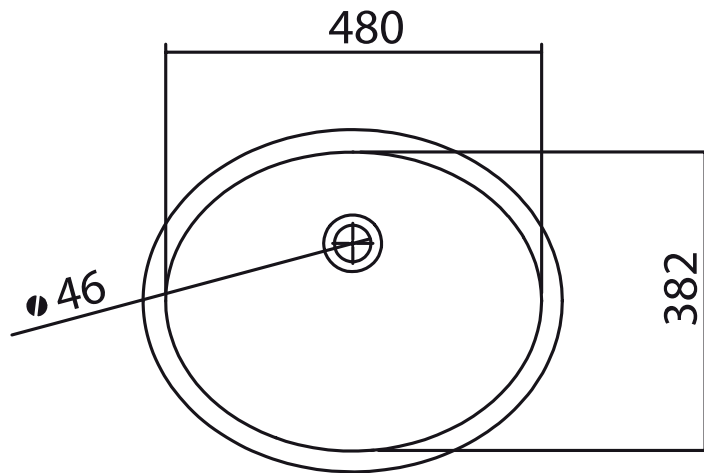

Victorian 480mm basin undermount

Silverdale Bathrooms

Silverdale Road, Newcastle Under Lyme, Staffordshire, ST5 6EL.

Telephone: 01782 717175 Facsimile: 01782 717166

Email: sales@silverdalebathrooms.co.uk

www.silverdalebathrooms.co.uk