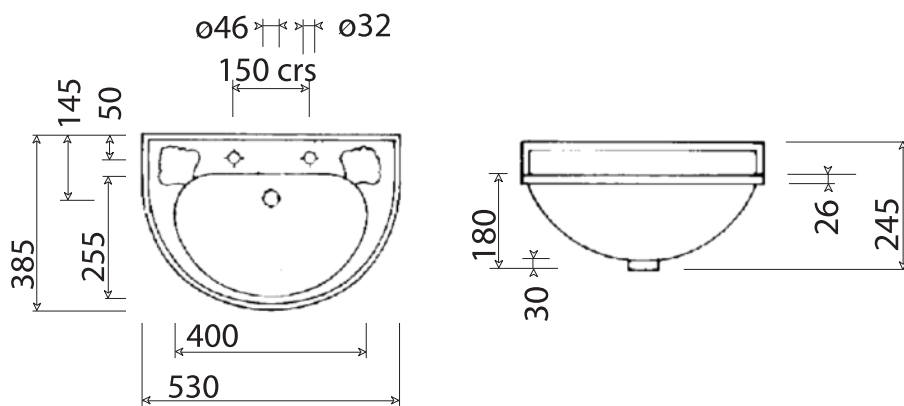

Victorian 530mm Cloakroom basin (2 tap hole)

Silverdale Bathrooms

Silverdale Road, Newcastle Under Lyme, Staffordshire, ST5 6EL.

Telephone: 01782 717175 Facsimile: 01782 717166

Email: sales@silverdalebathrooms.co.uk