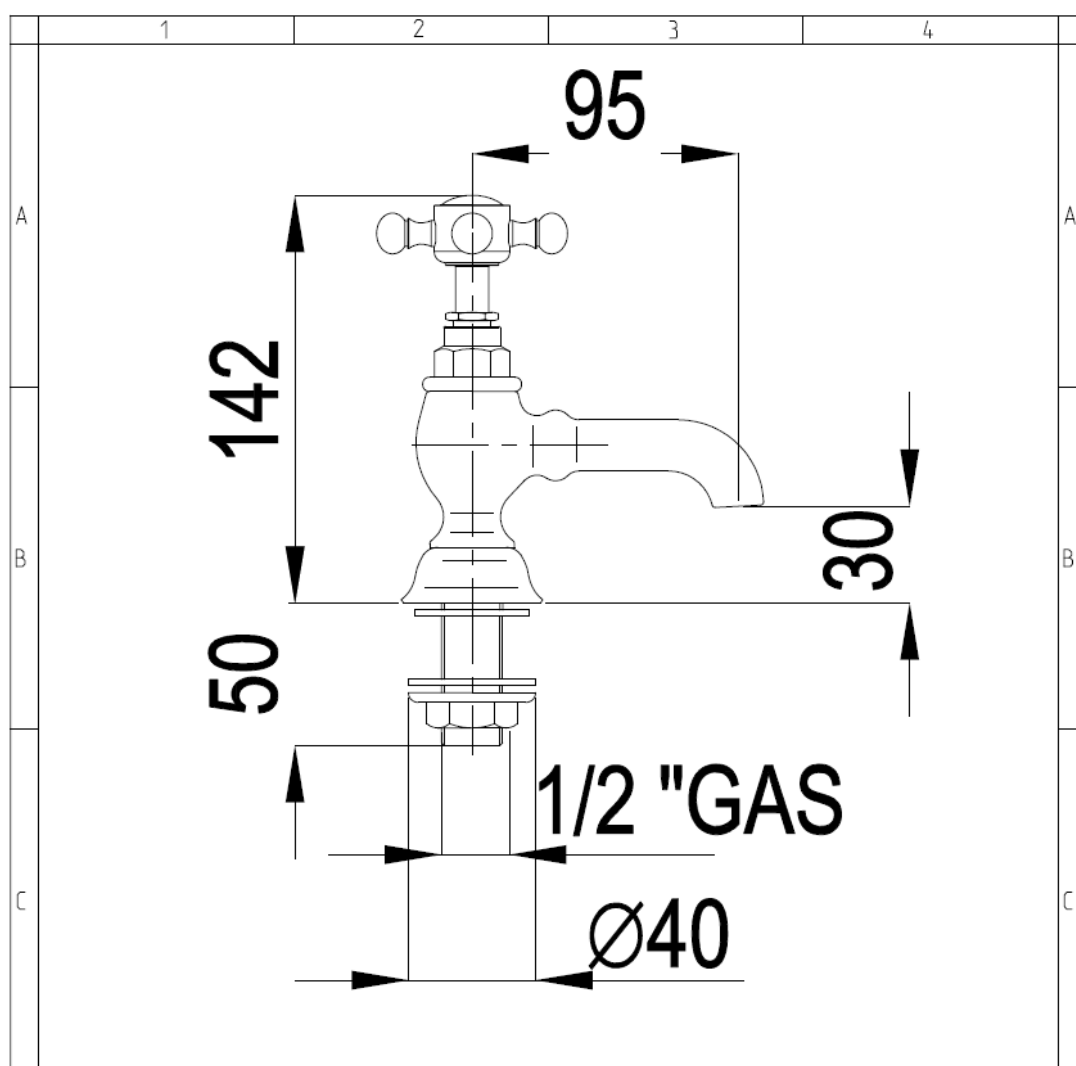

Victorian

COLLECTION

SILVERDALE
GREAT BRITAIN

Victorian Basin Pillar Taps

Silverdale Ltd
Silverdale Road,
Newcastle Under Lyme,
Staffordshire,
ST5 6EH.
Telephone: 01782 717 175 Facsimile: 01782 717 166
Email: sales@silverdalebathrooms.co.uk
www.silverdalebathrooms.co.uk