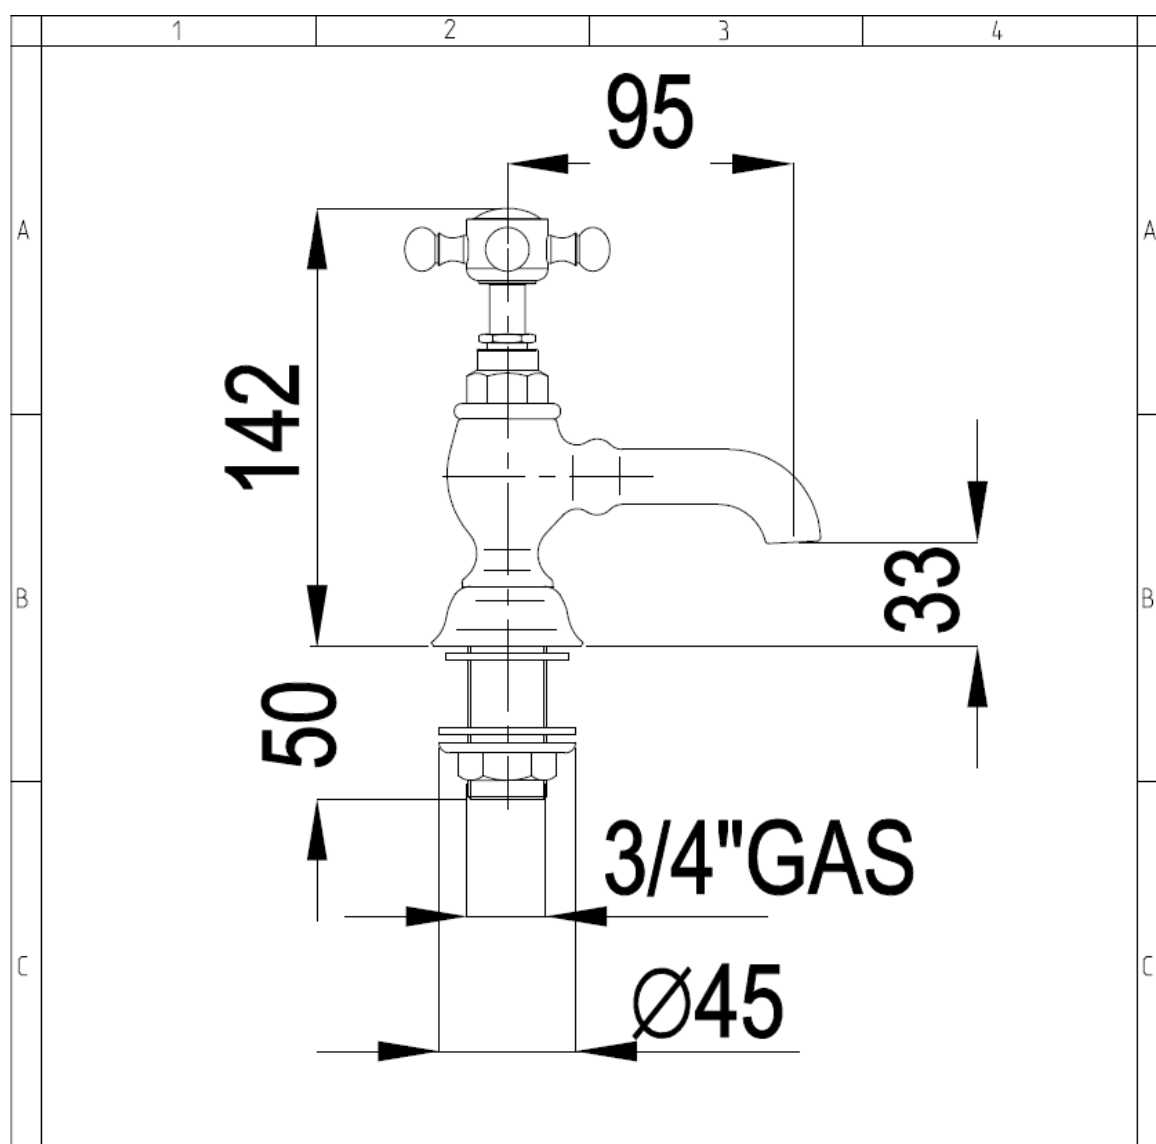

Victorian

COLLECTION

SILVERDALE
GREAT BRITAIN

Victorian Bath Pillar Taps

Silverdale Ltd
Silverdale Road,
Newcastle Under Lyme,
Staffordshire,
ST5 6EH.

Telephone: 01782 717 175 Facsimile: 01782 717 166

Email: sales@silverdalebathrooms.co.uk