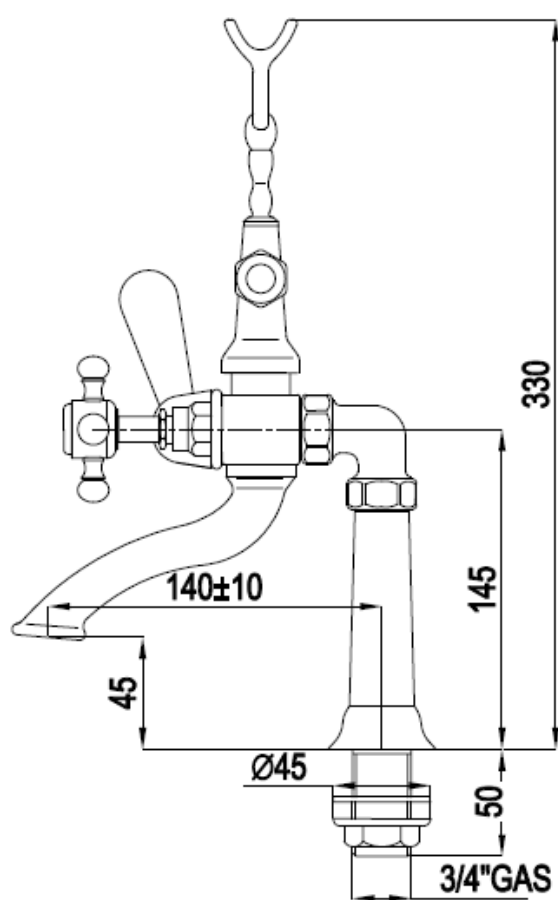

Berkeley Bath Shower Mixer

Silverdale Ltd
Silverdale Road,
Newcastle Under Lyme,
Staffordshire,
ST5 6EH.

Telephone: 01782 717 175 Facsimile: 01782 717 166

Email: sales@silverdalebathrooms.co.uk

www.silverdalebathrooms.co.uk