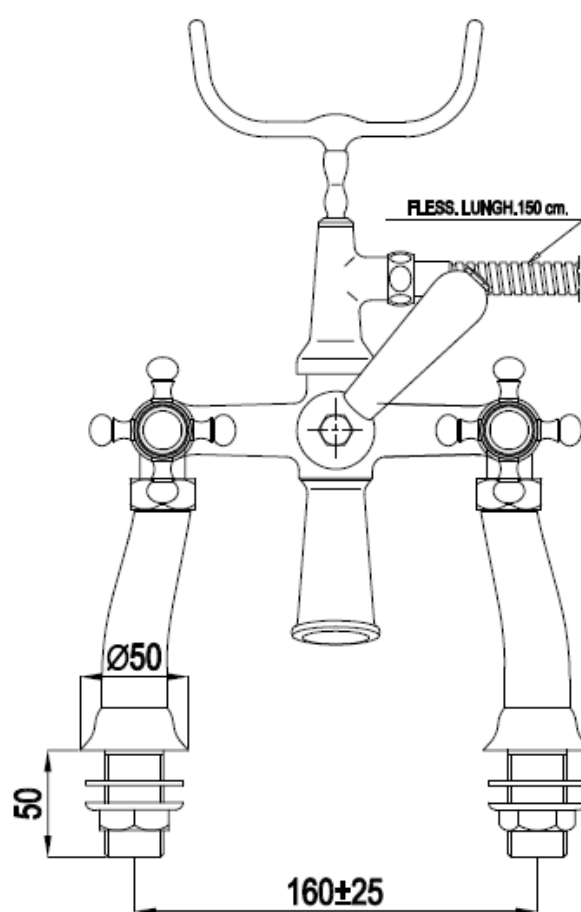

Berkeley Bath Shower Mixer

Silverdale Ltd
Silverdale Road,
Newcastle Under Lyme,
Staffordshire,
ST5 6EH.

Telephone: 01782 717 175 Facsimile: 01782 717 166

Email: sales@silverdalebathrooms.co.uk

www.silverdalebathrooms.co.uk