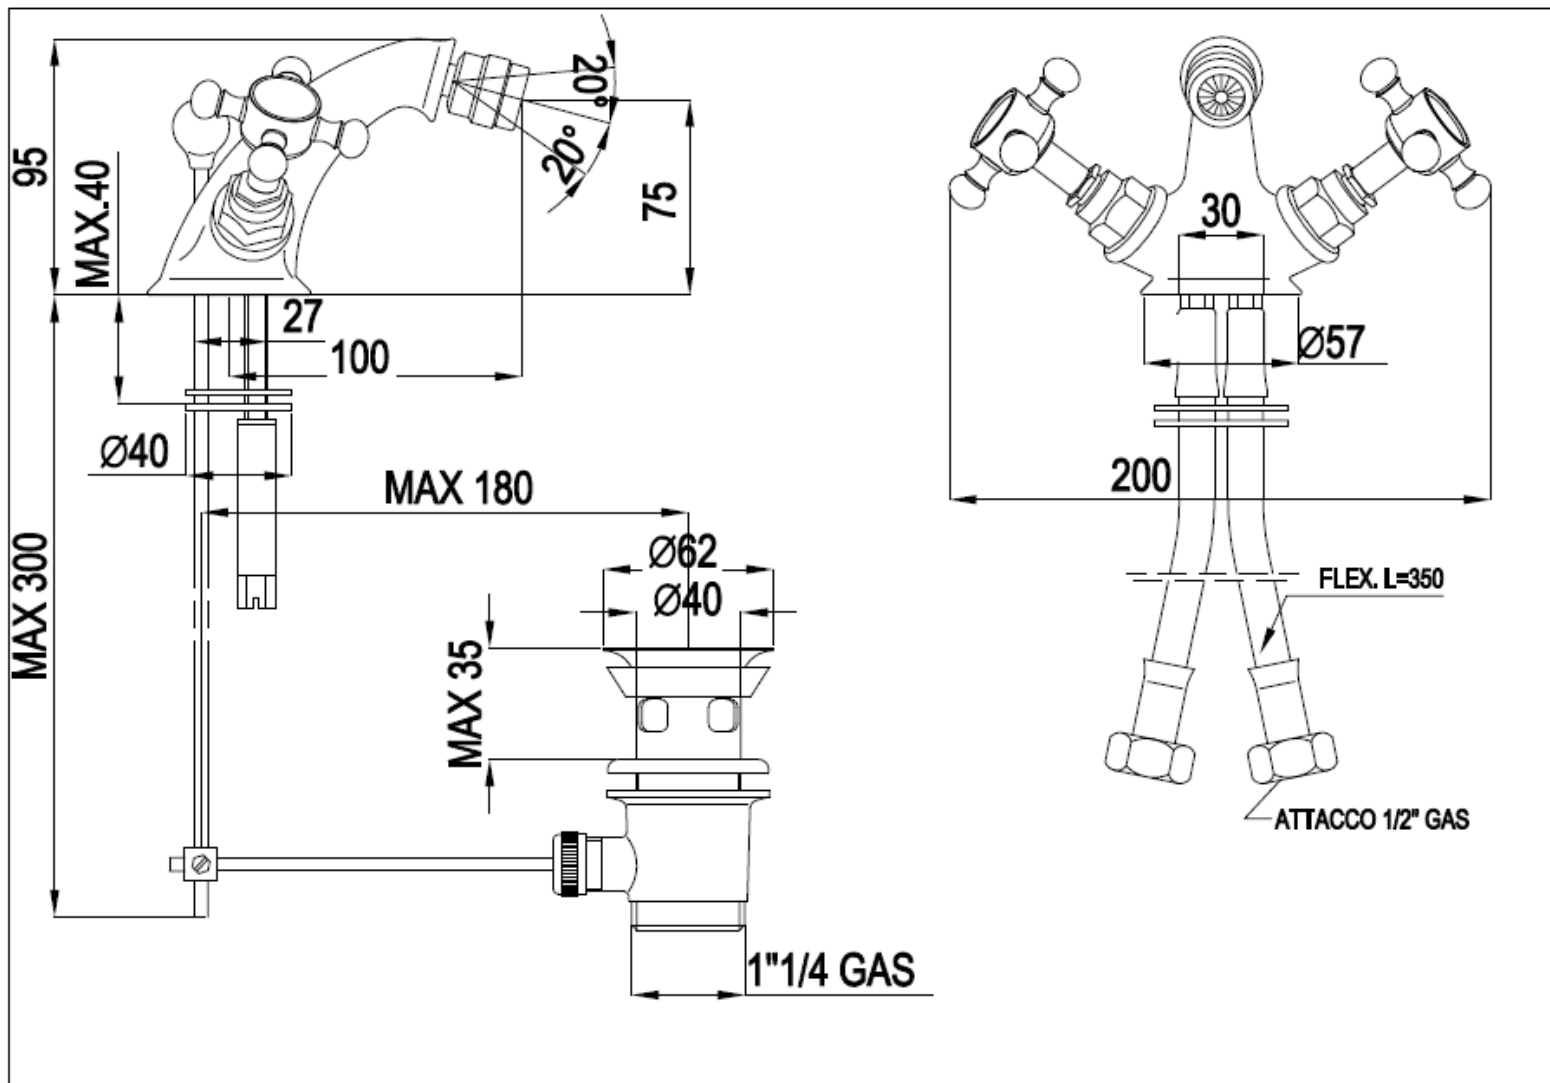

Victorian

COLLECTION

SILVERDALE
GREAT BRITAIN

Victorian Bidet Monobloc

Silverdale Ltd
Silverdale Road,
Newcastle Under Lyme,
Staffordshire,
ST5 6EH.
Telephone: 01782 717 175 Facsimile: 01782 717 166
Email: sales@silverdalebathrooms.co.uk
www.silverdalebathrooms.co.uk