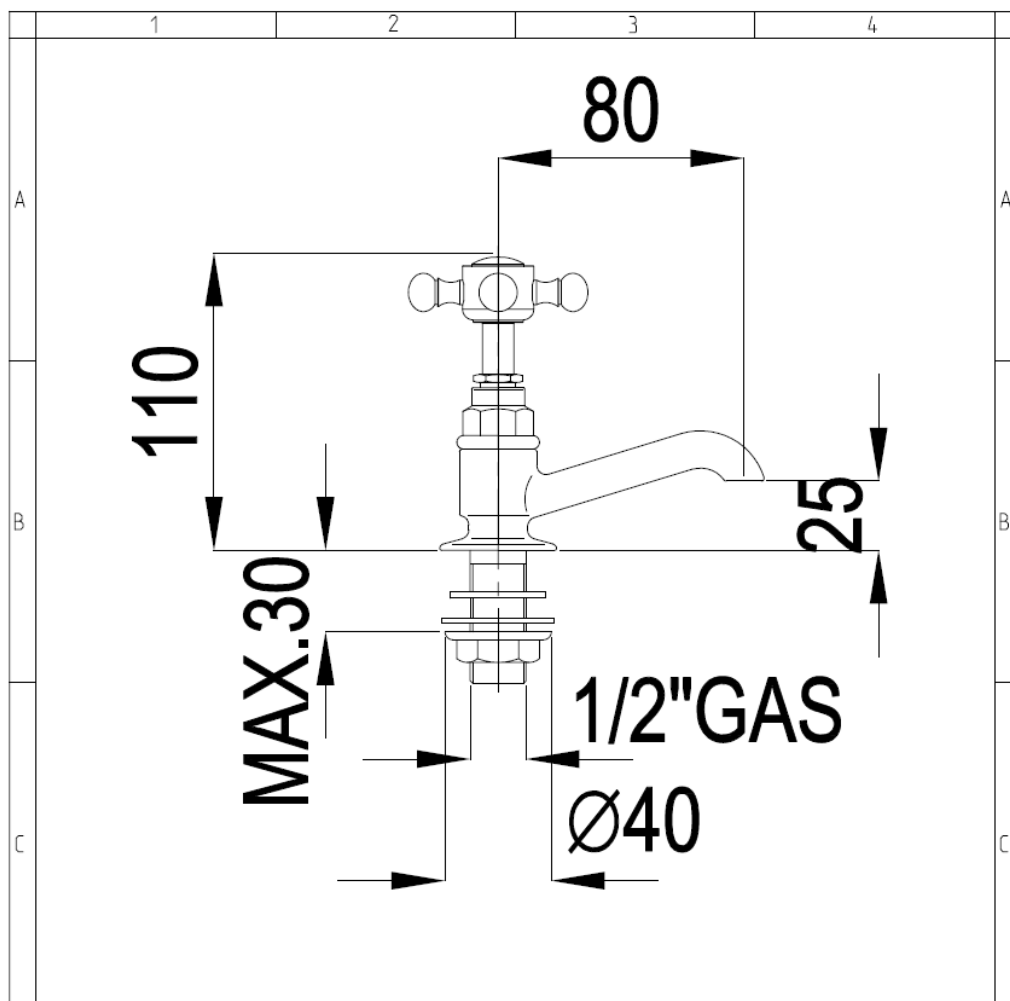

Victorian

COLLECTION

Victorian Cloakroom Basin Pillar Taps

Silverdale Ltd
Silverdale Road,
Newcastle Under Lyme,
Staffordshire,
ST5 6EH.

Telephone: 01782 717 175 Facsimile: 01782 717 166

Email: sales@silverdalebathrooms.co.uk