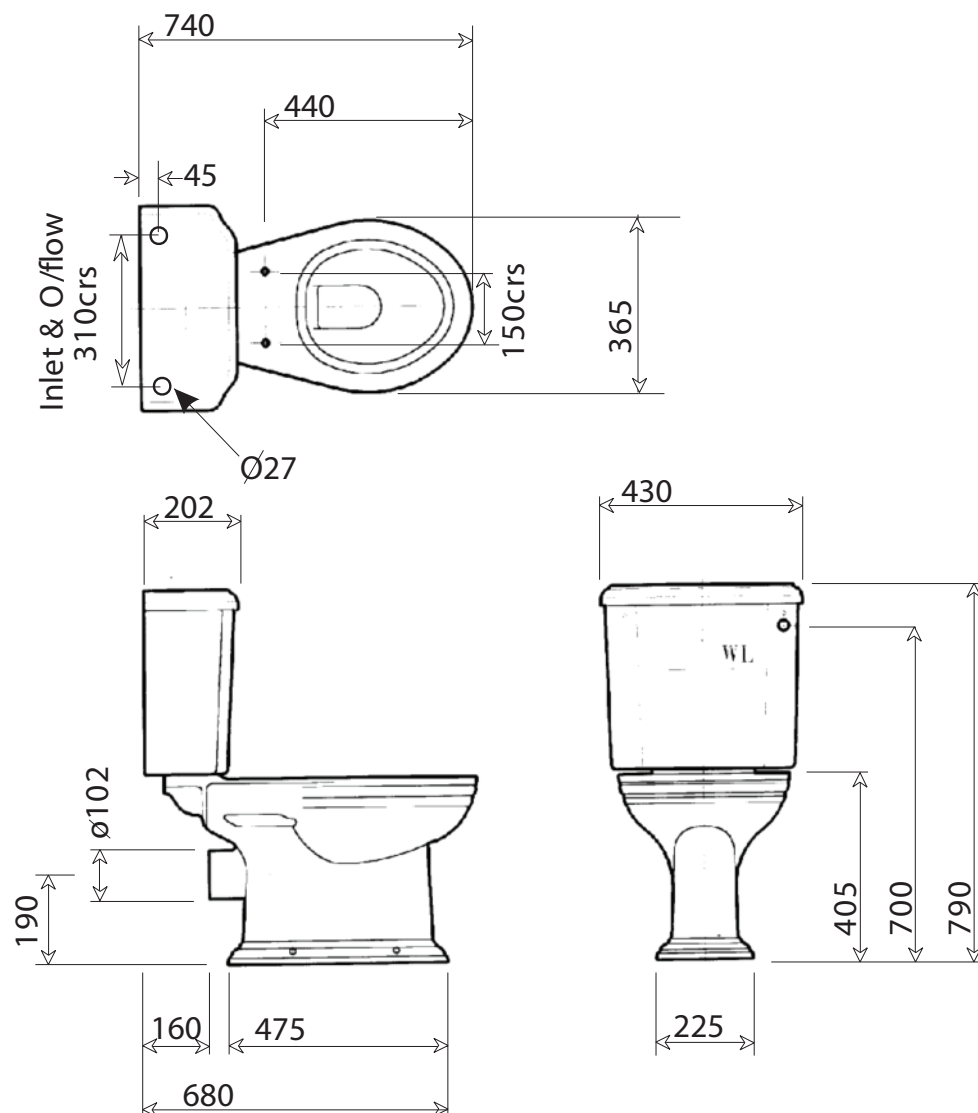

Victorian Close Coupled Closet & Cistern

Silverdale Bathrooms

Silverdale Road, Newcastle Under Lyme, Staffordshire, ST5 6EL.

Telephone: 01782 717175 Facsimile: 01782 717166

Email: sales@silverdalebathrooms.co.uk