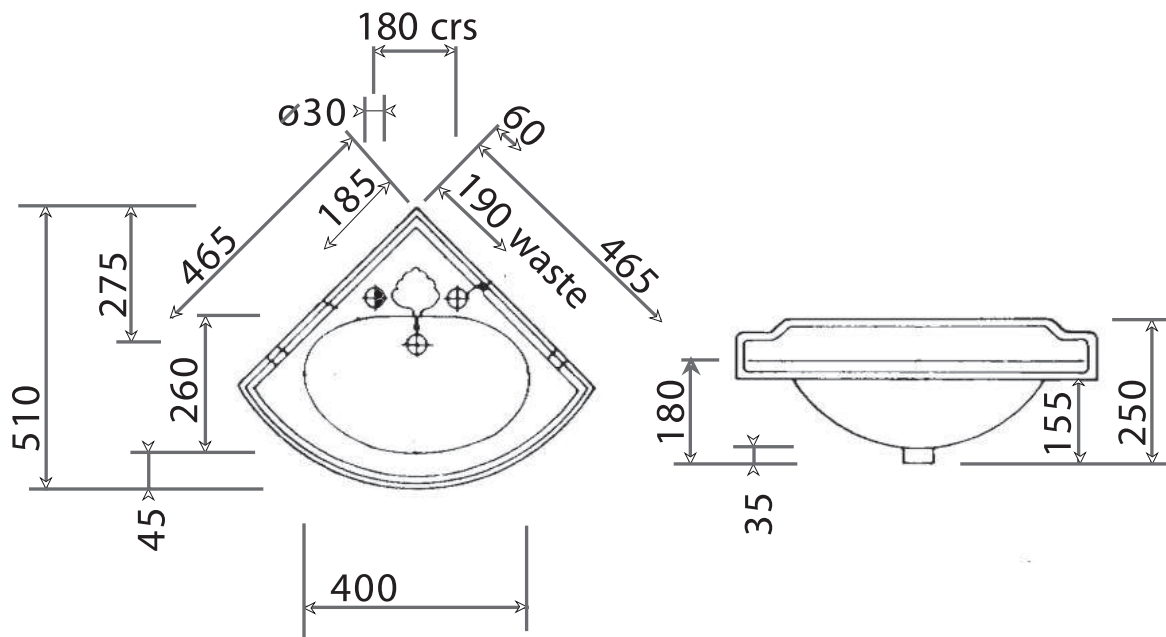

Victorian Corner basin

Overall width = 657mm

Silverdale Bathrooms

Silverdale Road, Newcastle Under Lyme, Staffordshire, ST5 6EL.

Telephone: 01782 717175 Facsimile: 01782 717166

Email: sales@silverdalebathrooms.co.uk