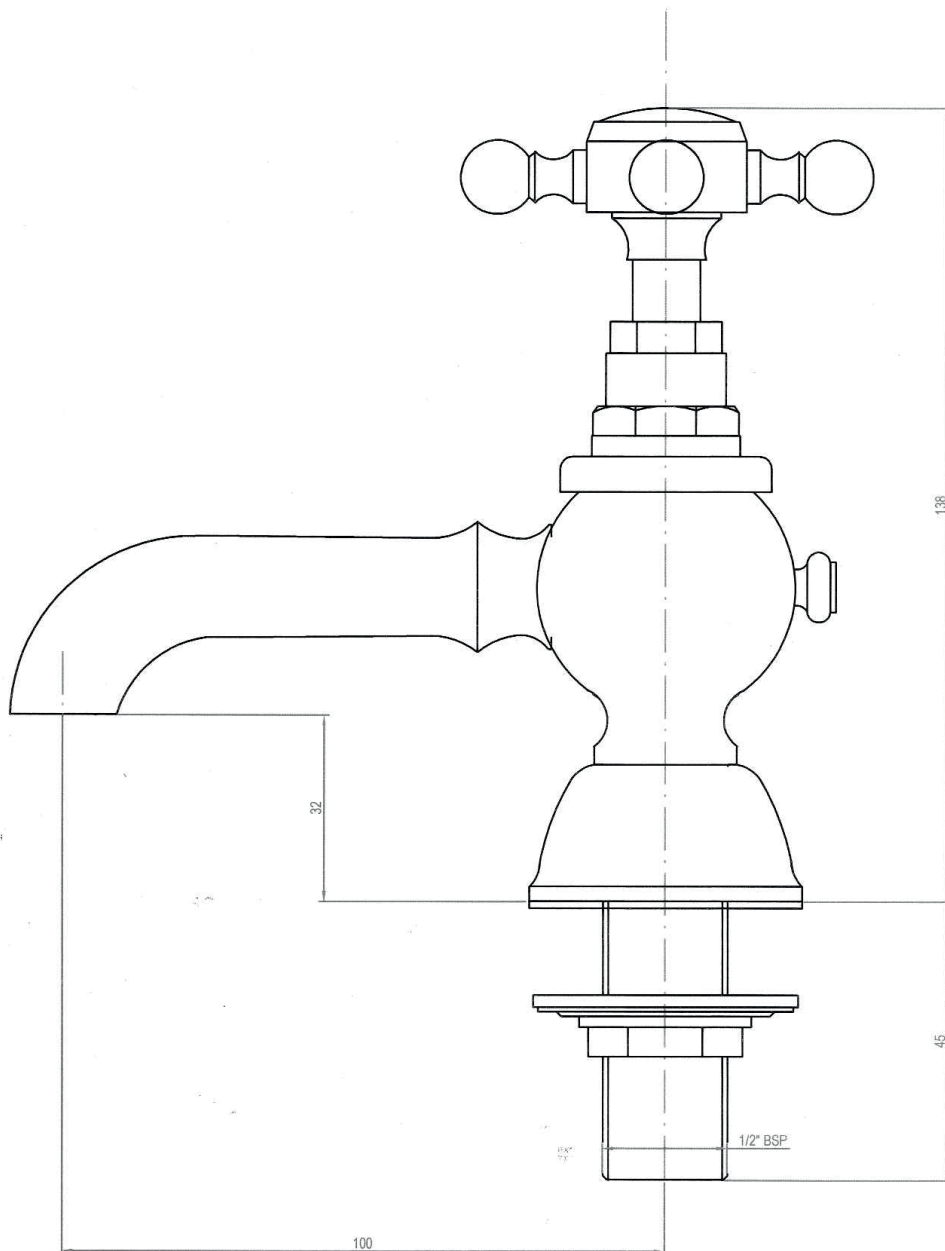

# VICTORIAN COLLECTION

SILVERDALE  
GREAT BRITAIN

Victorian basin pillar

Silverdale Ltd  
Silverdale Road,  
Newcastle Under Lyme,  
Staffordshire,  
ST5 6EH.

Telephone: 01782 717 175 Facsimile: 01782 717 166