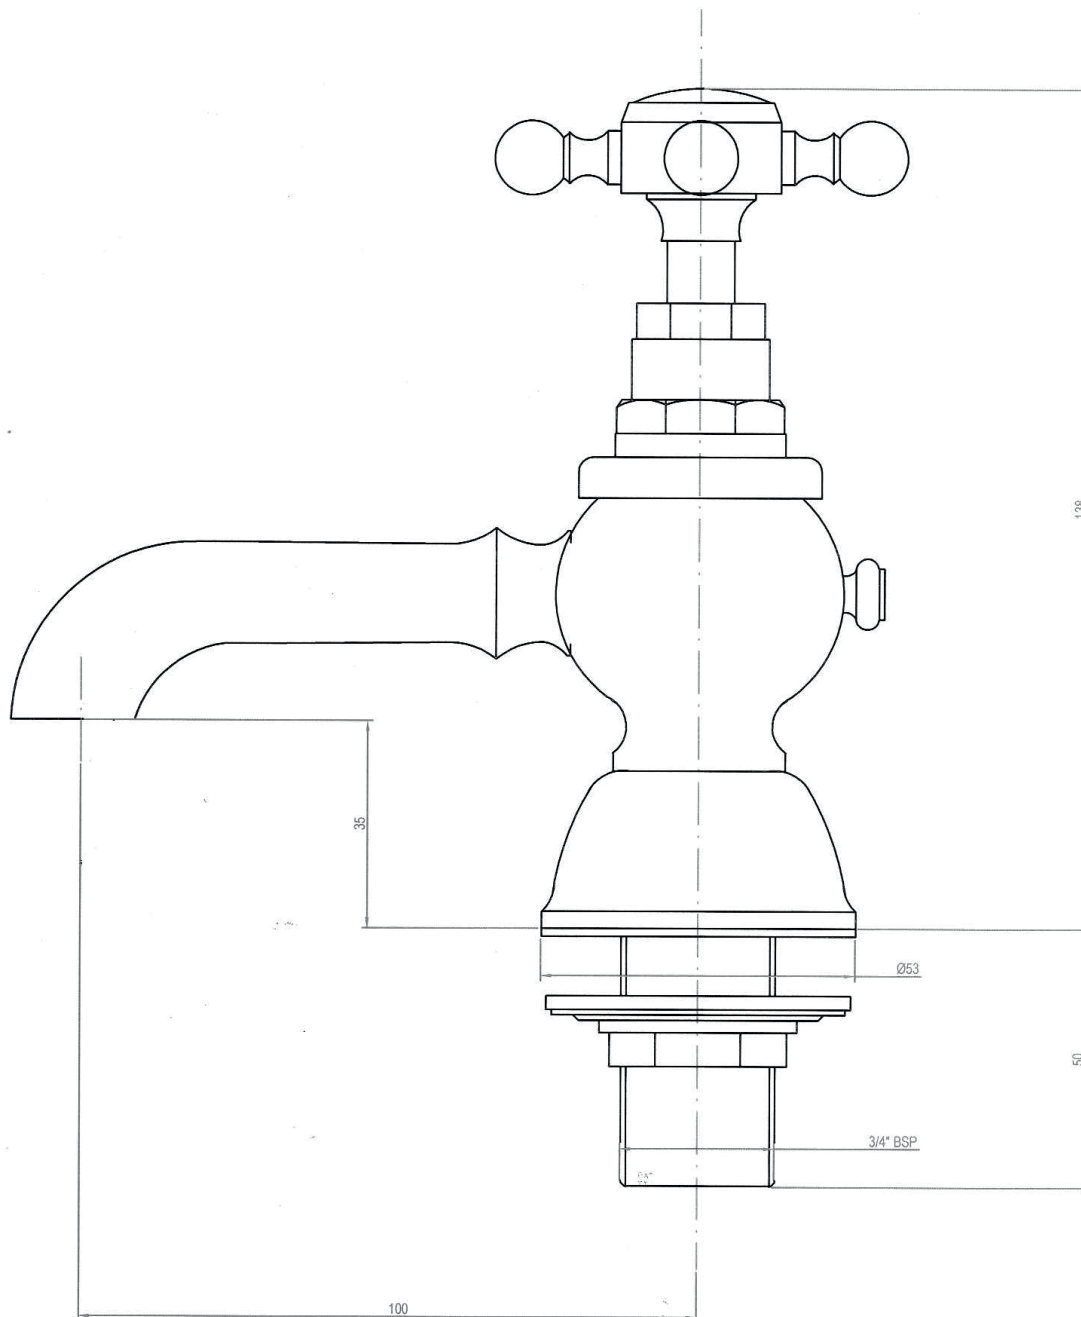

# VICTORIAN COLLECTION

SILVERDALE  
GREAT BRITAIN

Victorian bath pillar

Silverdale Ltd  
Silverdale Road,  
Newcastle Under Lyme,  
Staffordshire,  
ST5 6EH.  
Telephone: 01782 717 175 Facsimile: 01782 717 166  
Email: [sales@silverdalebathrooms.co.uk](mailto:sales@silverdalebathrooms.co.uk)  
[www.silverdalebathrooms.co.uk](http://www.silverdalebathrooms.co.uk)