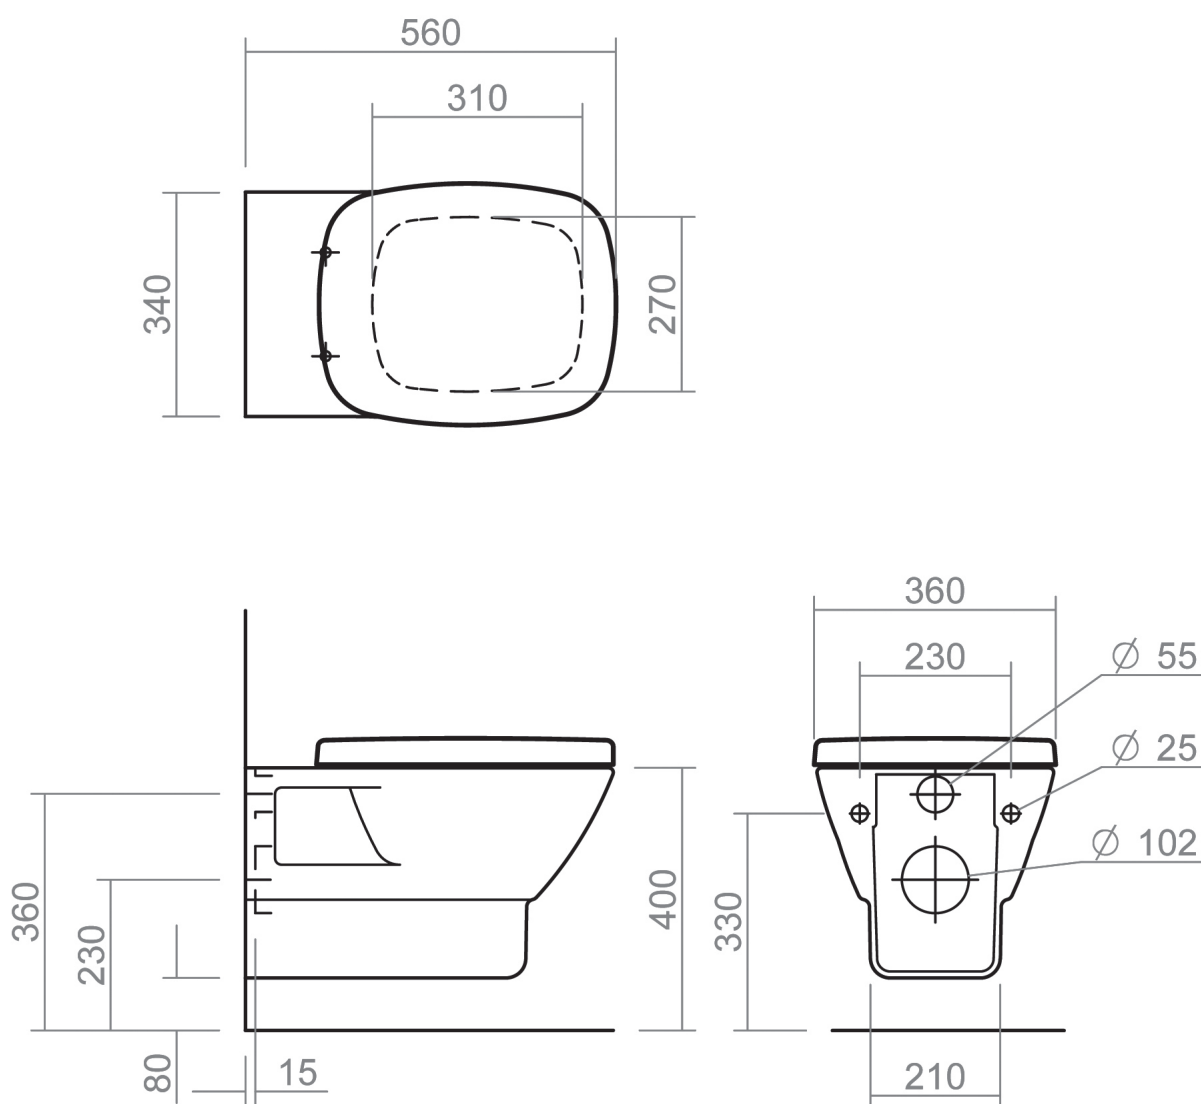

ASCOT COLLECTION

SILVERDALE
GREAT BRITAIN

Wall mounted WC pan

Silverdale Ltd
Silverdale Road,
Newcastle Under Lyme,
Staffordshire,
ST5 6EH.

Telephone: 01782 717 175 Facsimile: 01782 717 166

Email: sales@silverdalebathrooms.co.uk