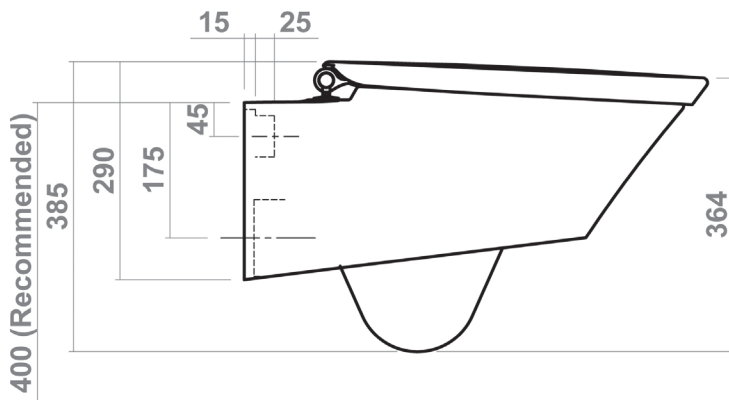

# OXBRIDGE COLLECTION

SILVERDALE  
GREAT BRITAIN

Wall mounted WC pan

Silverdale Ltd  
Silverdale Road,  
Newcastle Under Lyme,  
Staffordshire,  
ST5 6EH.  
Telephone: 01782 717 175 Facsimile: 01782 717 166  
Email: [sales@silverdalebathrooms.co.uk](mailto:sales@silverdalebathrooms.co.uk)  
[www.silverdalebathrooms.co.uk](http://www.silverdalebathrooms.co.uk)