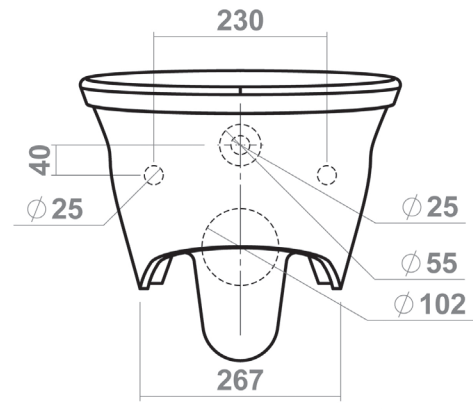

# OXBRIDGE COLLECTION

SILVERDALE  
GREAT BRITAIN

Wall mounted WC pan

Silverdale Ltd  
Silverdale Road,  
Newcastle Under Lyme,  
Staffordshire,  
ST5 6EH.  
Telephone: 01782 717 175 Facsimile: 01782 717 166  
Email: [sales@silverdalebathrooms.co.uk](mailto:sales@silverdalebathrooms.co.uk)  
[www.silverdalebathrooms.co.uk](http://www.silverdalebathrooms.co.uk)