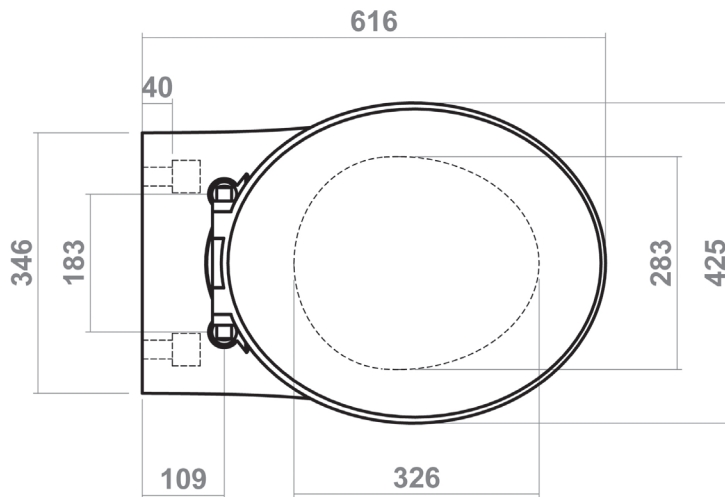

# OXBRIDGE COLLECTION

SILVERDALE  
GREAT BRITAIN

Wall mounted WC pan

Silverdale Ltd  
Silverdale Road,  
Newcastle Under Lyme,  
Staffordshire,  
ST5 6EH.  
Telephone: 01782 717 175 Facsimile: 01782 717 166  
Email: [sales@silverdalebathrooms.co.uk](mailto:sales@silverdalebathrooms.co.uk)  
[www.silverdalebathrooms.co.uk](http://www.silverdalebathrooms.co.uk)