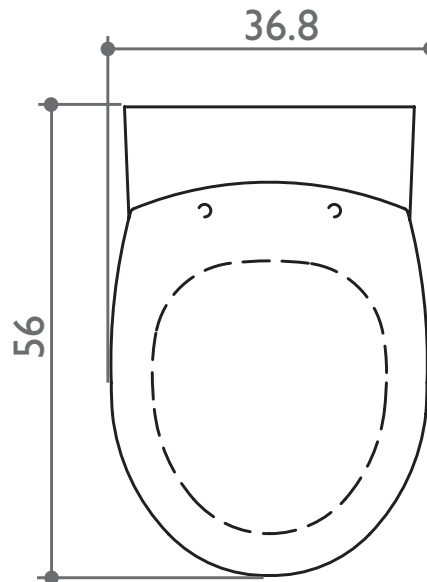

# THAMES

COLLECTION

Wall mounted WC pan

Silverdale Ltd  
Silverdale Road,  
Newcastle Under Lyme,  
Staffordshire,  
ST5 6EH.  
Telephone: 01782 717 175 Facsimile: 01782 717 166  
Email: [sales@silverdalebathrooms.co.uk](mailto:sales@silverdalebathrooms.co.uk)  
[www.silverdalebathrooms.co.uk](http://www.silverdalebathrooms.co.uk)