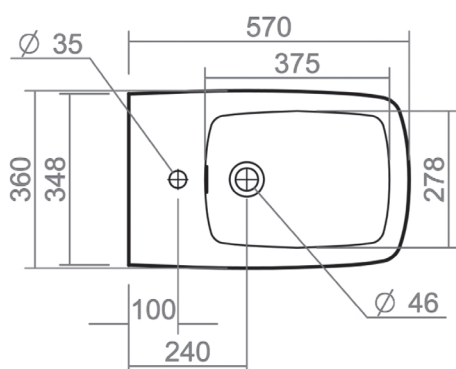

HENLEY

COLLECTION

SILVERDALE
GREAT BRITAIN

Wall mounted bidet

Silverdale Ltd
Silverdale Road,
Newcastle Under Lyme,
Staffordshire,
ST5 6EH.

Telephone: 01782 717 175 Facsimile: 01782 717 166

Email: sales@silverdalebathrooms.co.uk