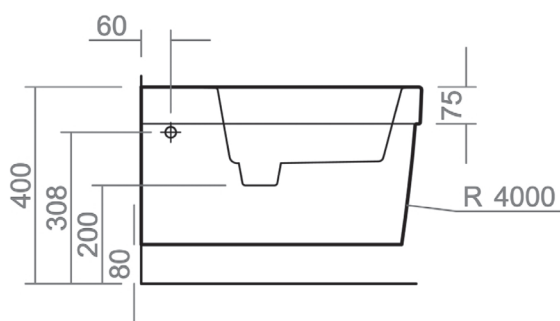

HENLEY

COLLECTION

SILVERDALE
GREAT BRITAIN

Wall mounted bidet

Silverdale Ltd
Silverdale Road,
Newcastle Under Lyme,
Staffordshire,
ST5 6EH.

Telephone: 01782 717 175 Facsimile: 01782 717 166

Email: sales@silverdalebathrooms.co.uk