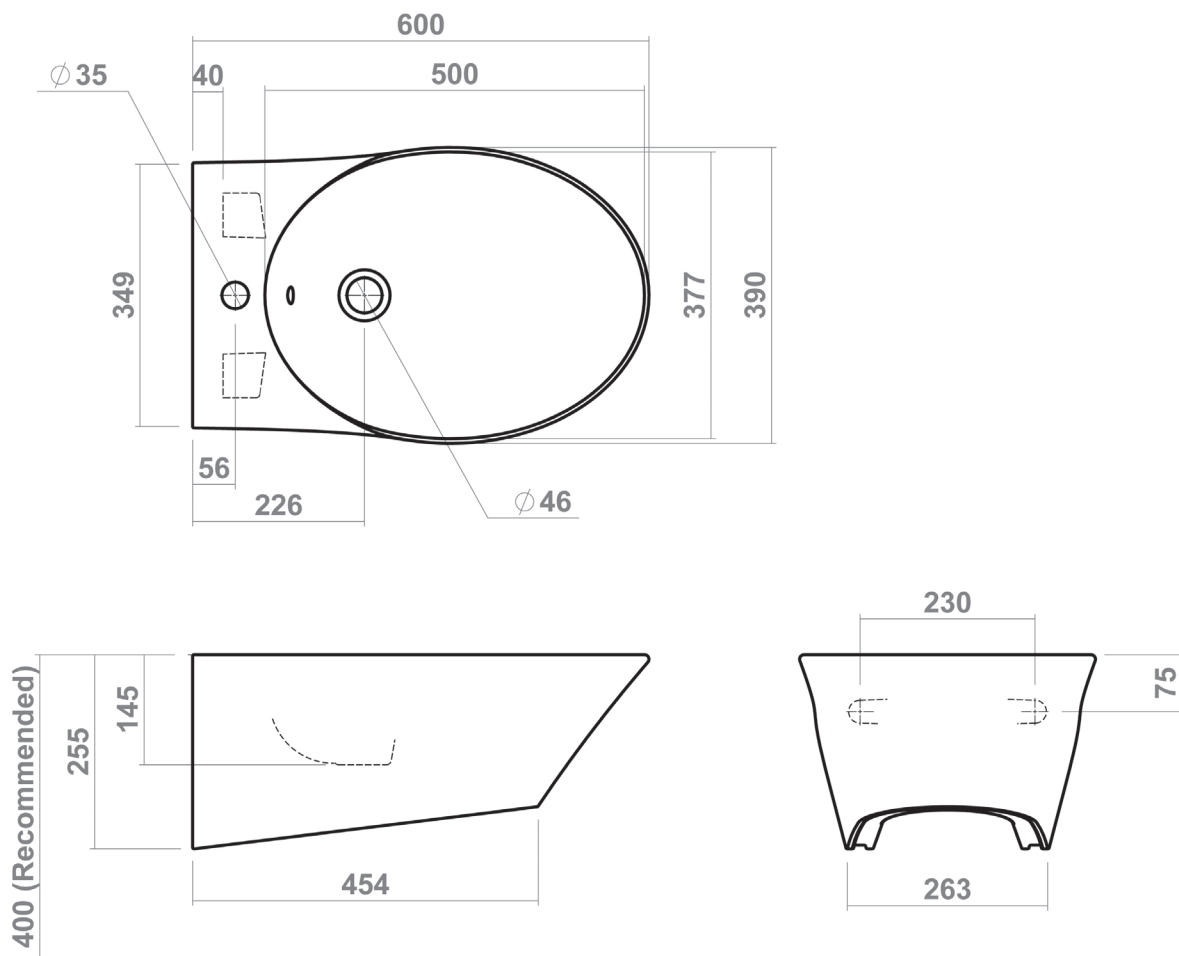

OXBRIDGE COLLECTION

SILVERDALE
GREAT BRITAIN

Wall mounted bidet

Silverdal
Silverdale Road,
Newcastle Under Lyme,
Staffordshire,
ST5 6EH.
Telephone: 01782 717 175 Facsimile: 01782 717 166
Email: sales@silverdalebathrooms.co.uk
www.silverdalebathrooms.co.uk